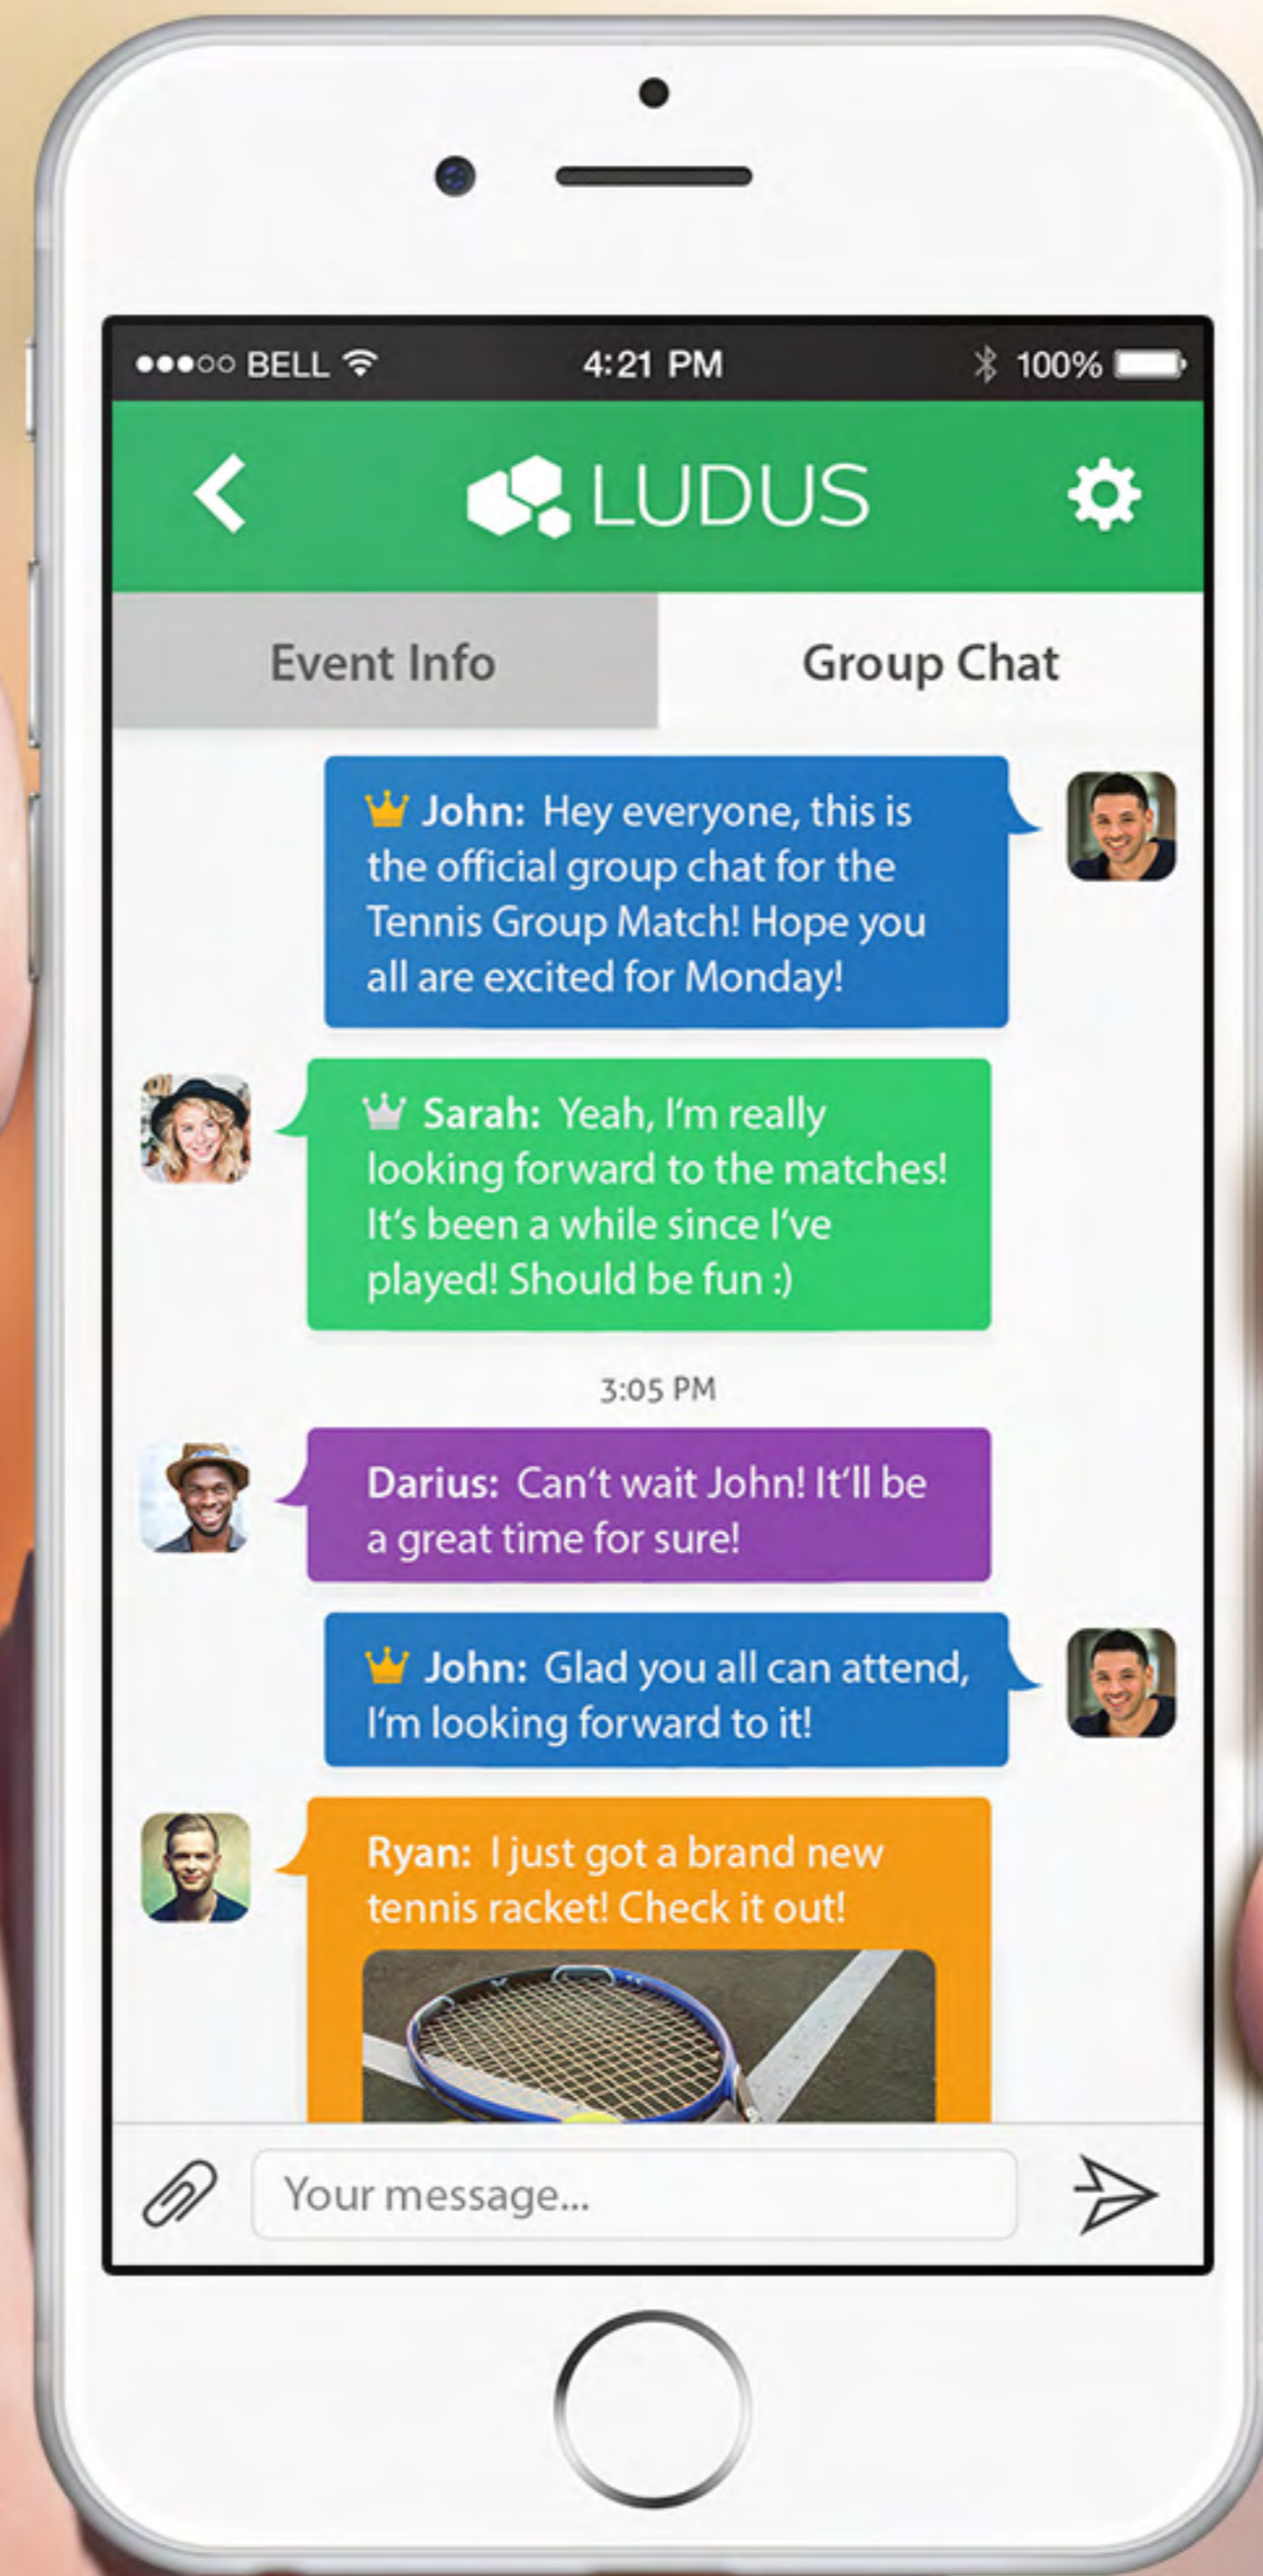

Launch
Screen

Home
Screen

Login
Screen

Featured
Screen

Sign Up
Screen

Forgot Password Screen

Profile
Screen

Password Reset Screen

Featured
Screen

Nearby
Screen

My Events Screen

Event
Screen

Event Report Popup

Event
Report
Popup
Input

Event
Screen
(Admin)

Event Settings (Private)

Event Settings (Public)

View
Members
Screen

View
Pending
Screen

Group Chat Screen

Event Filter Screen

Profile Screen

Stranger Profile Screen

Settings Screen