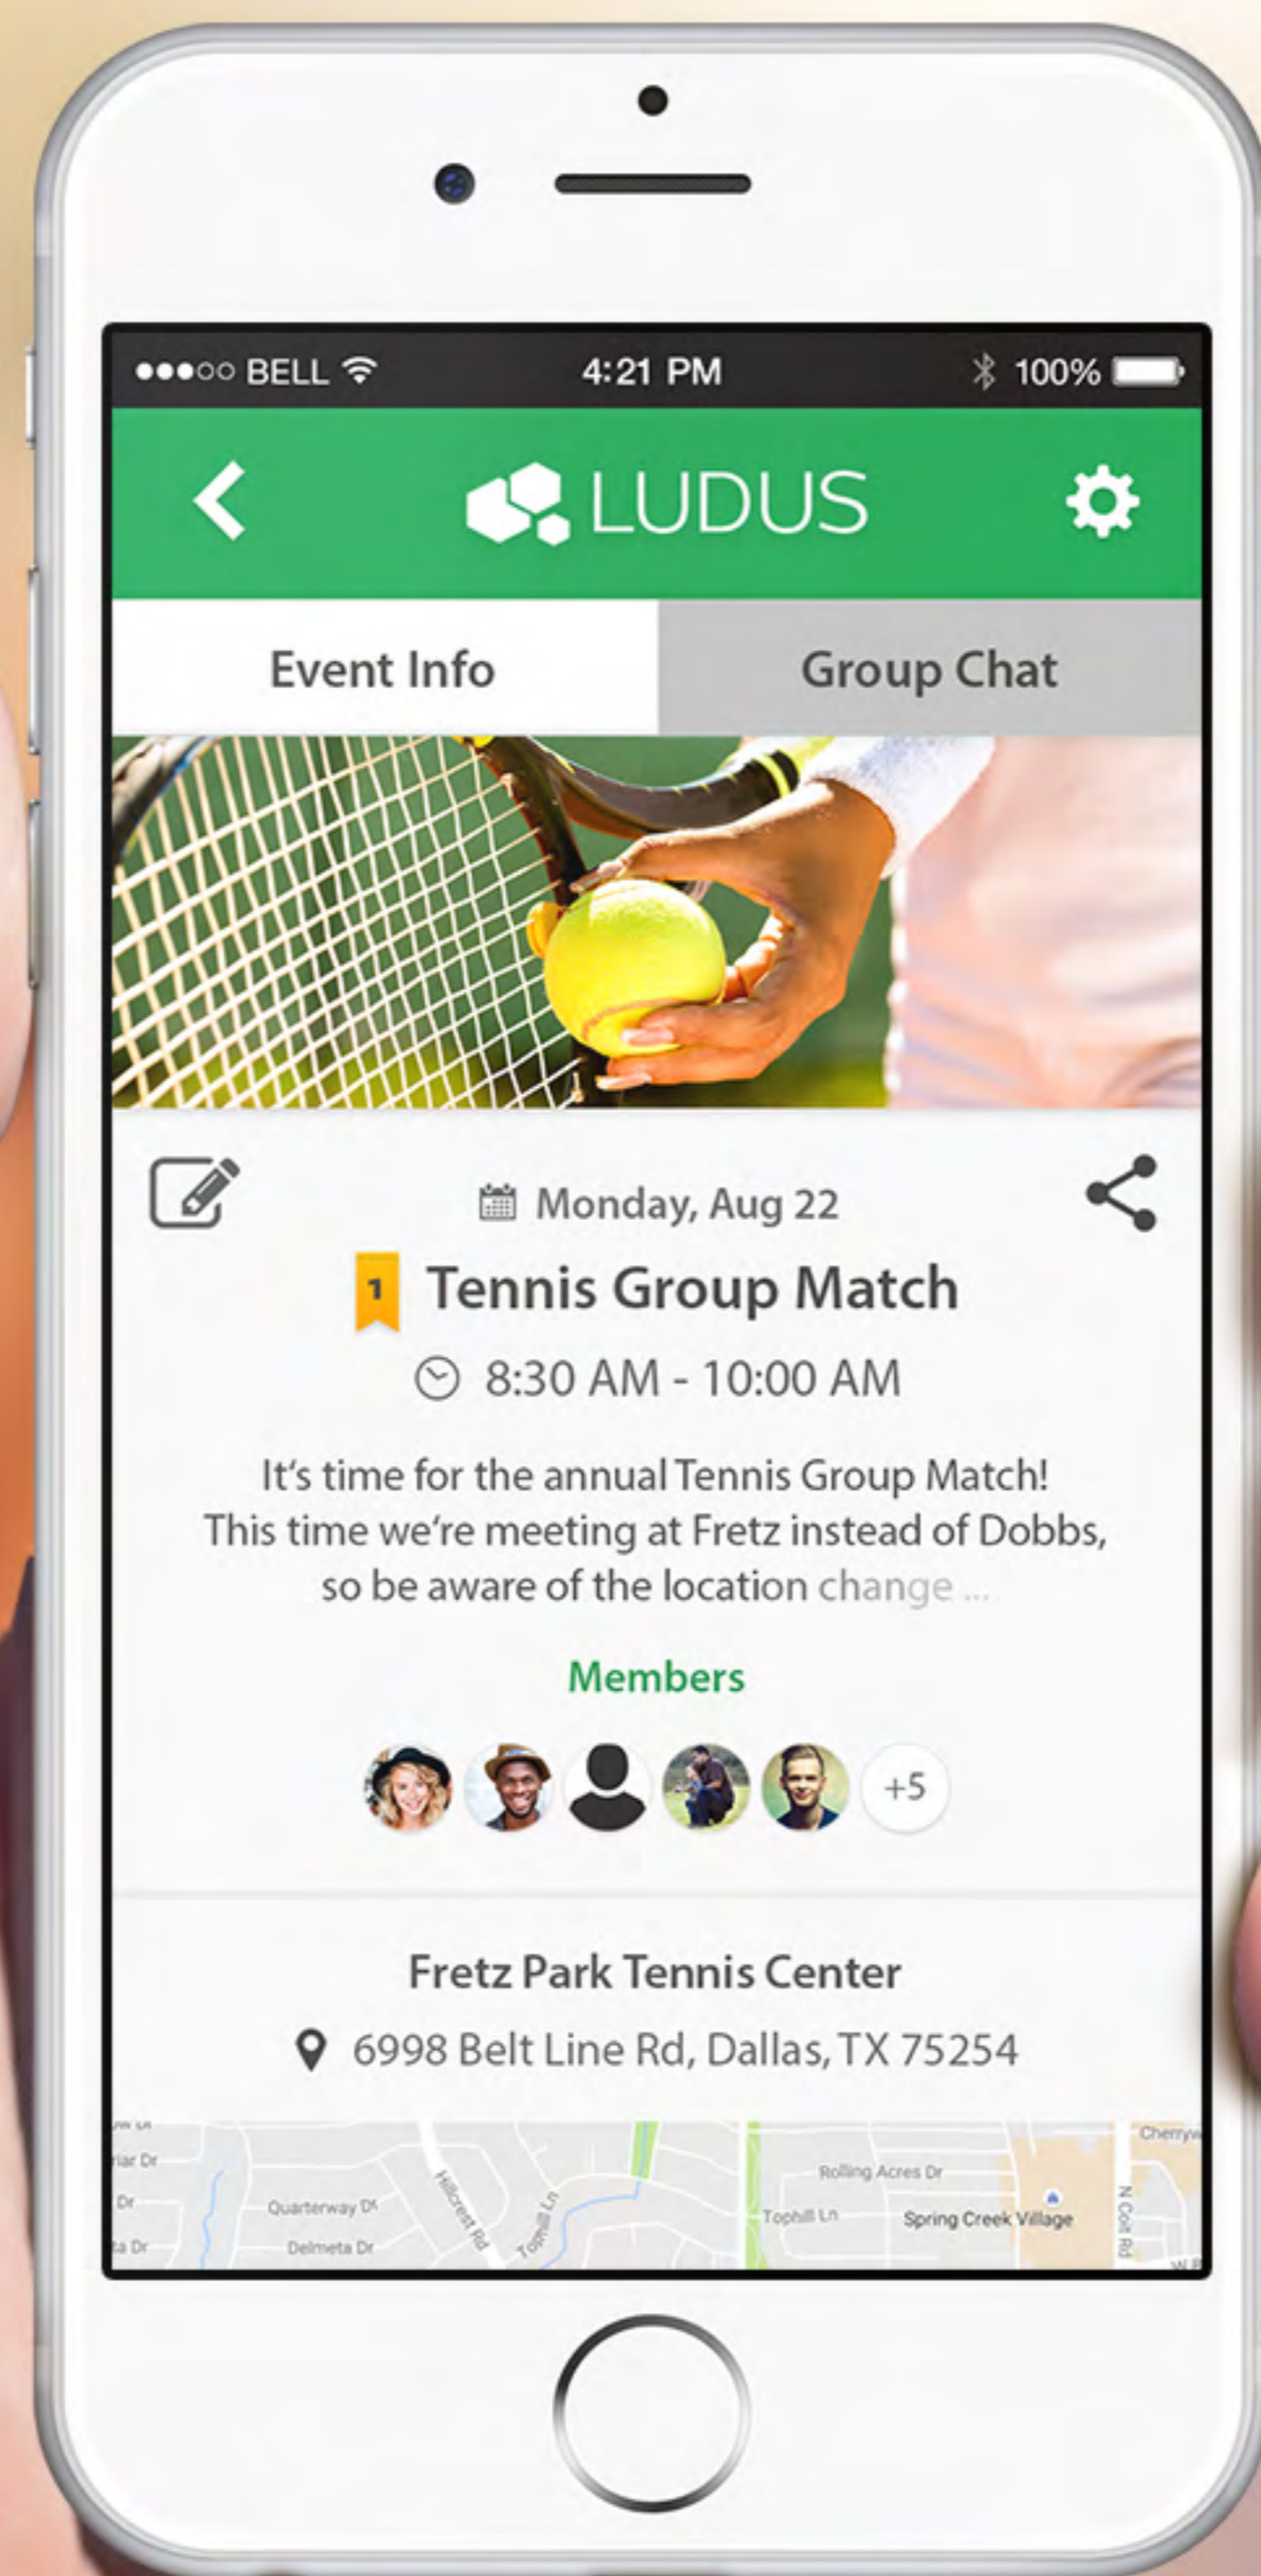

Launch
Screen

Home
Screen

Login
Screen

Featured
Screen

Sign Up
Screen

Forgot Password Screen

Profile
Screen

Password Reset Screen

Featured
Screen

Nearby
Screen

My Events Screen

Event
Screen

Event Report Popup

Event
Report
Popup
Input

Event
Screen
(Admin)

Event Settings (Private)

Event Settings (Public)

View
Members
Screen

View
Pending
Screen

Group Chat Screen

Event Filter Screen

Profile Screen

Stranger Profile Screen

Settings Screen