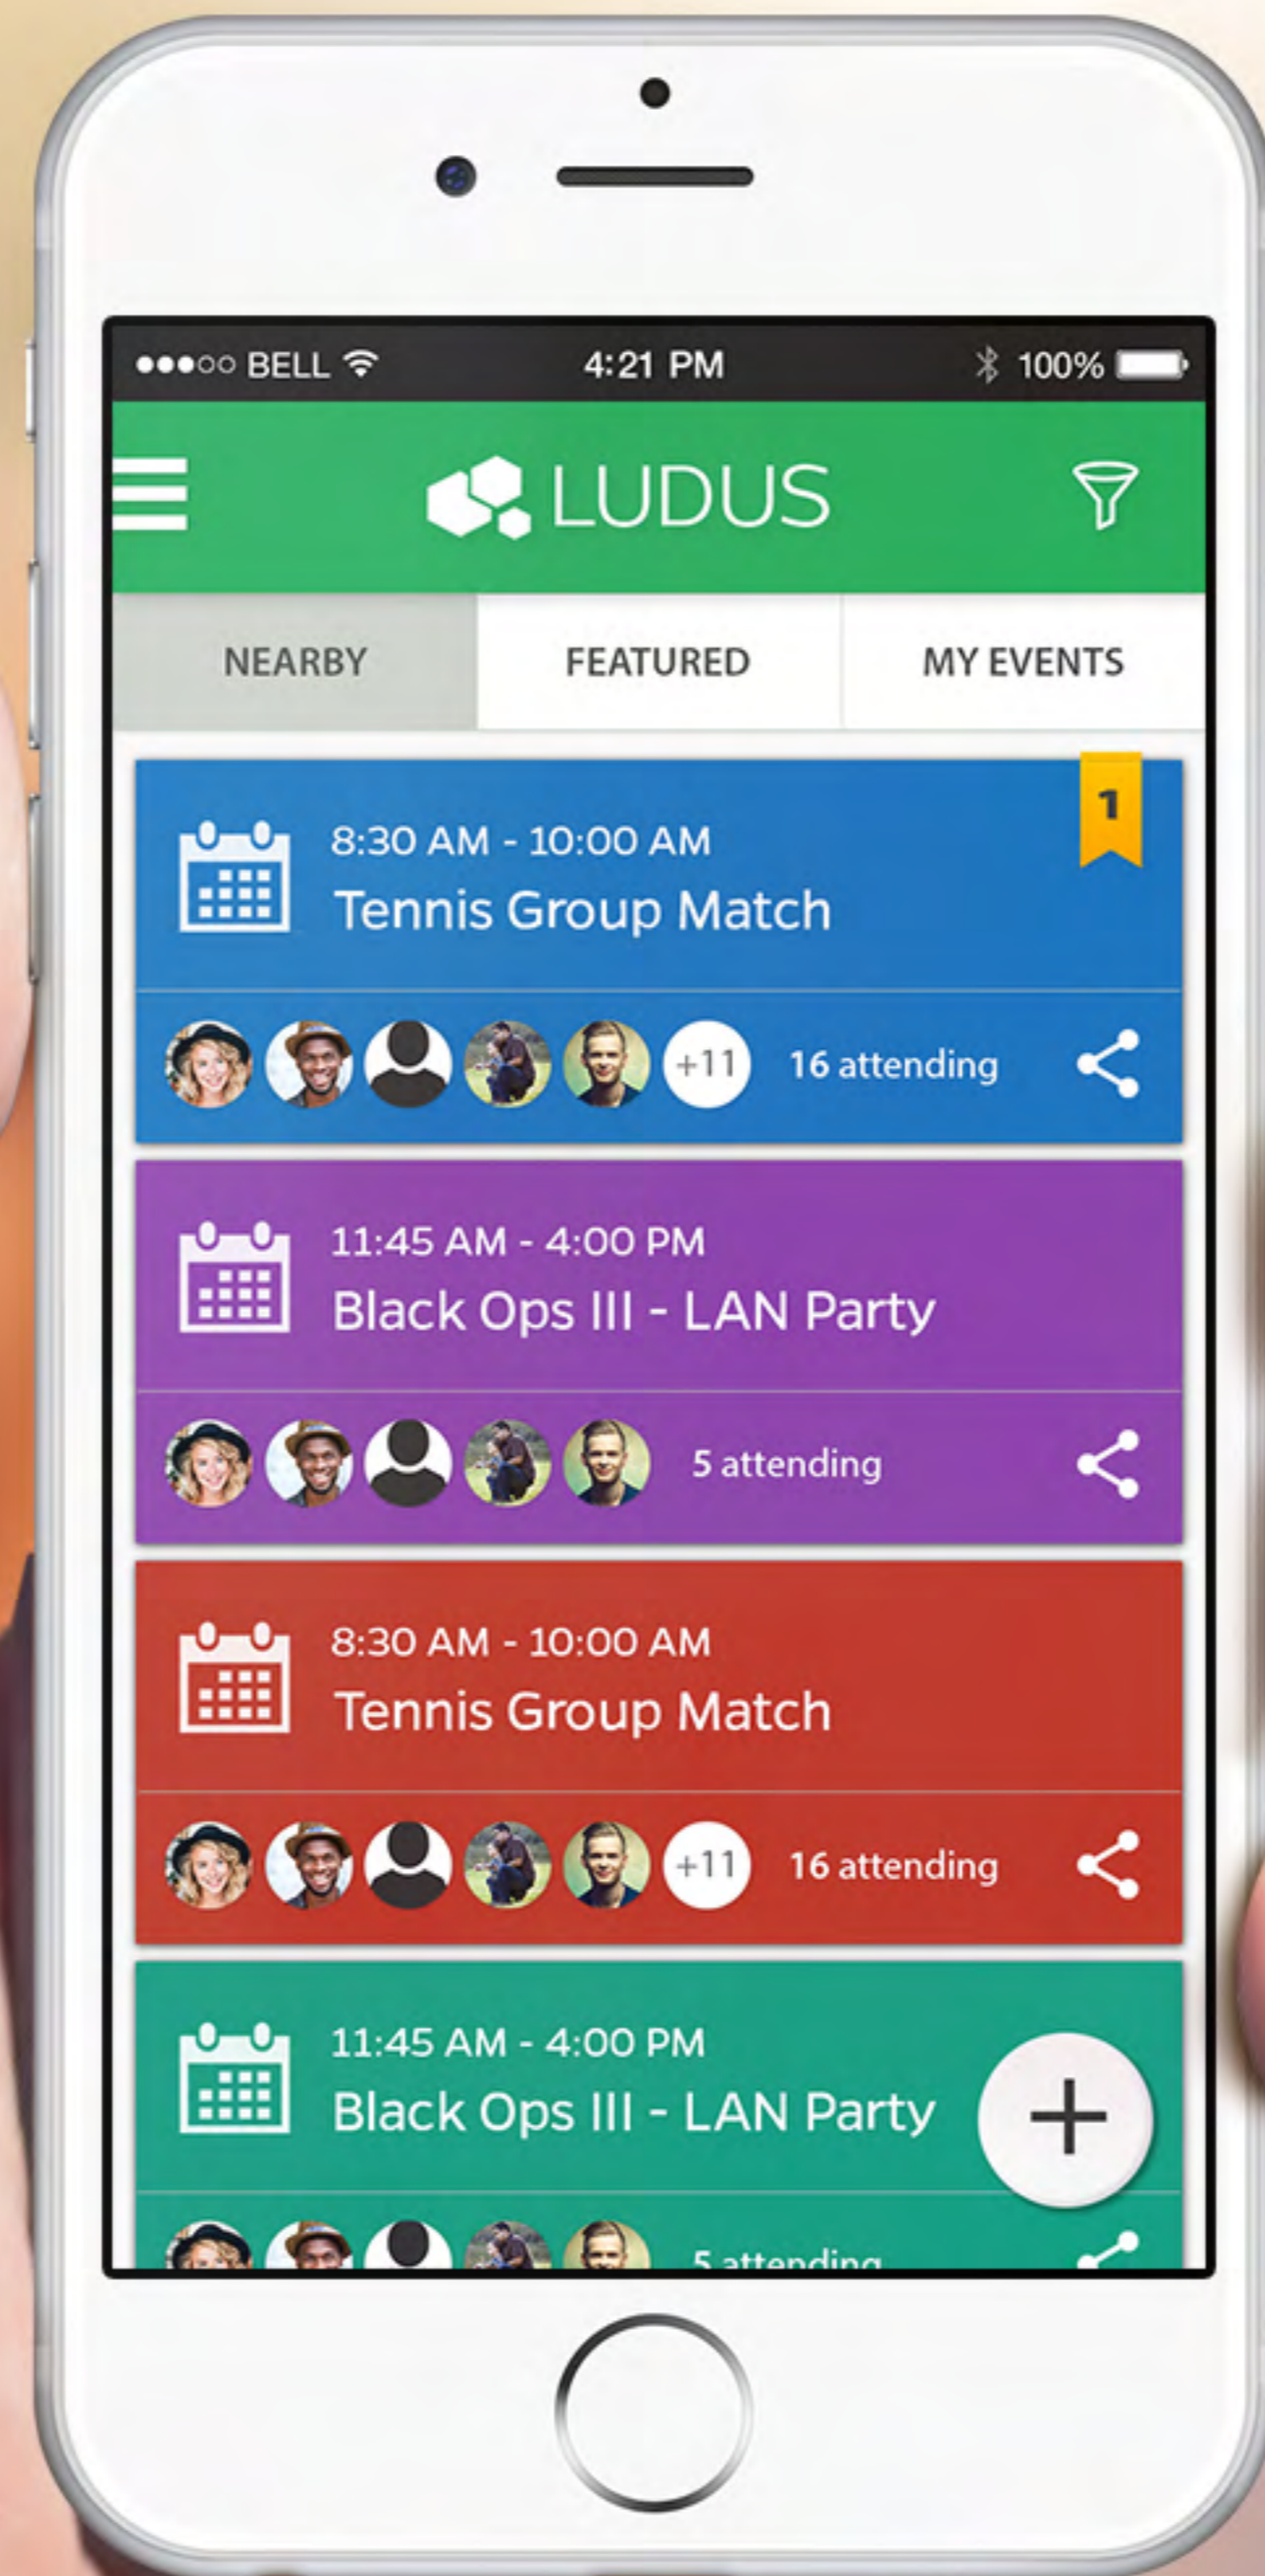

Launch
Screen

Home
Screen

Login
Screen

Featured
Screen

Sign Up
Screen

Forgot Password Screen

Profile
Screen

Password Reset Screen

Featured
Screen

Nearby
Screen

My Events Screen

Event
Screen

Event Report Popup

Event
Report
Popup
Input

Event
Screen
(Admin)

Event Settings (Private)

Event Settings (Public)

View
Members
Screen

View
Pending
Screen

Group Chat Screen

Event Filter Screen

Profile Screen

Stranger Profile Screen

Settings Screen