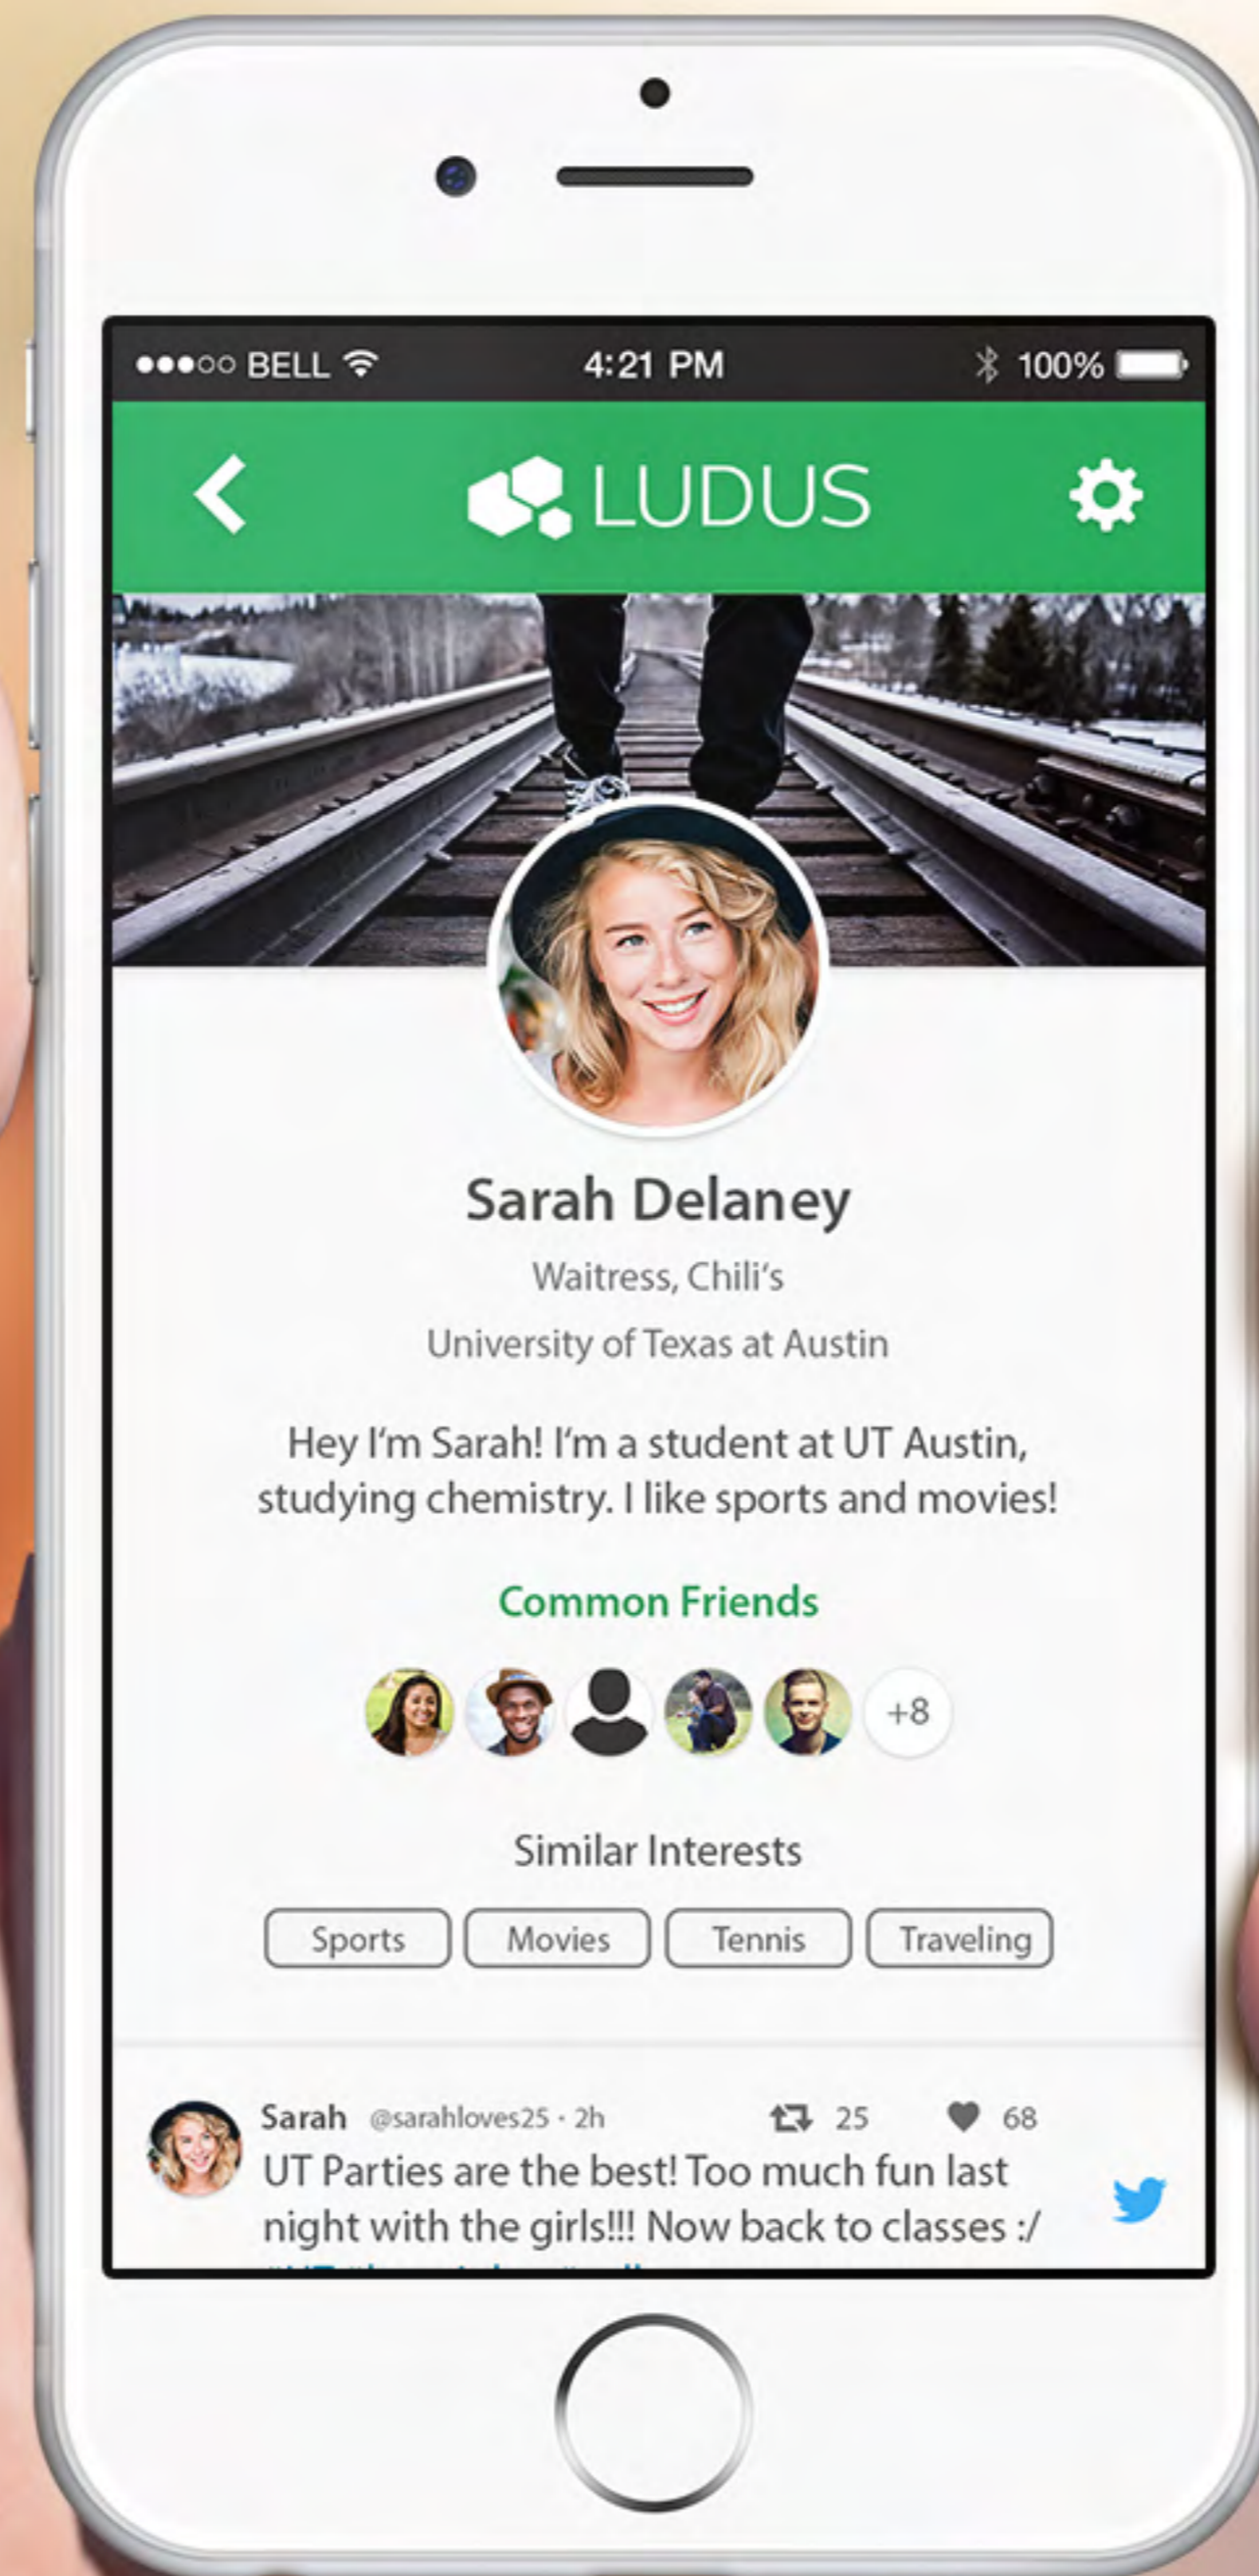

Event Settings (Public)

View
Members
Screen

View
Pending
Screen

Group Chat Screen

Event Filter Screen

Profile Screen

Stranger Profile Screen

Settings Screen