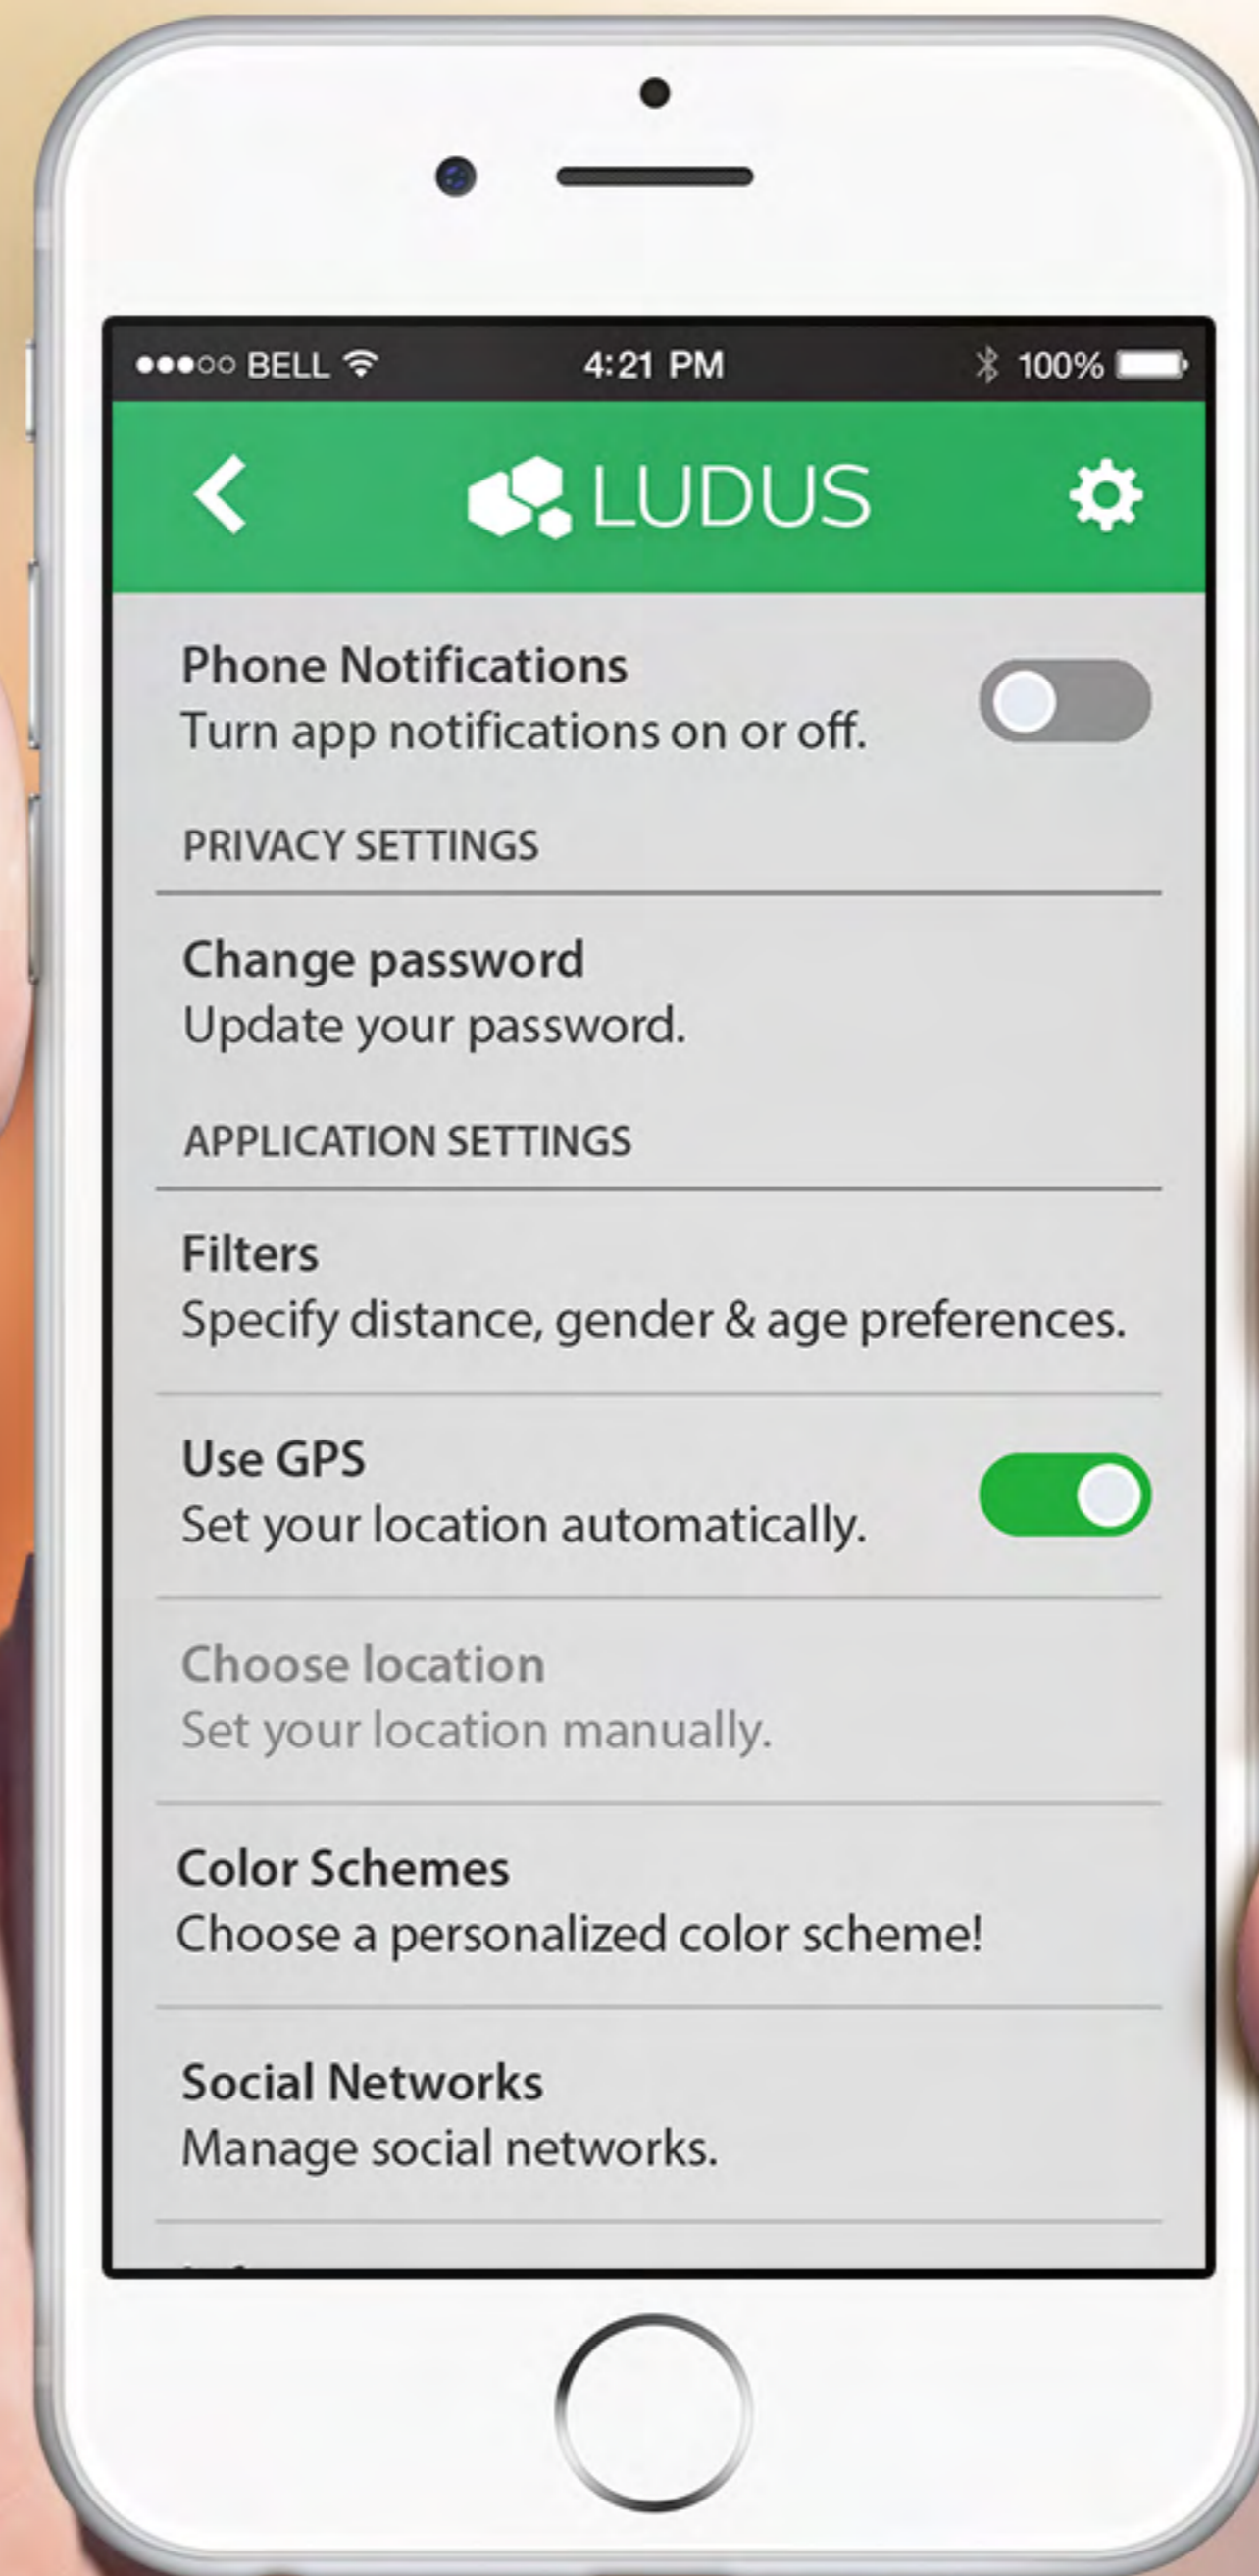

Launch
Screen

Home
Screen

Login
Screen

Featured
Screen

Sign Up
Screen

Forgot Password Screen

Profile
Screen

Password Reset Screen

Featured
Screen

Nearby
Screen

My Events Screen

Event
Screen

Event Report Popup

Event
Report
Popup
Input

Event
Screen
(Admin)

Event Settings (Private)

Event Settings (Public)

View
Members
Screen

View
Pending
Screen

Group Chat Screen

Event Filter Screen

Profile Screen

Stranger Profile Screen

Settings Screen

Filter Settings Screen

Info
Settings
Screen