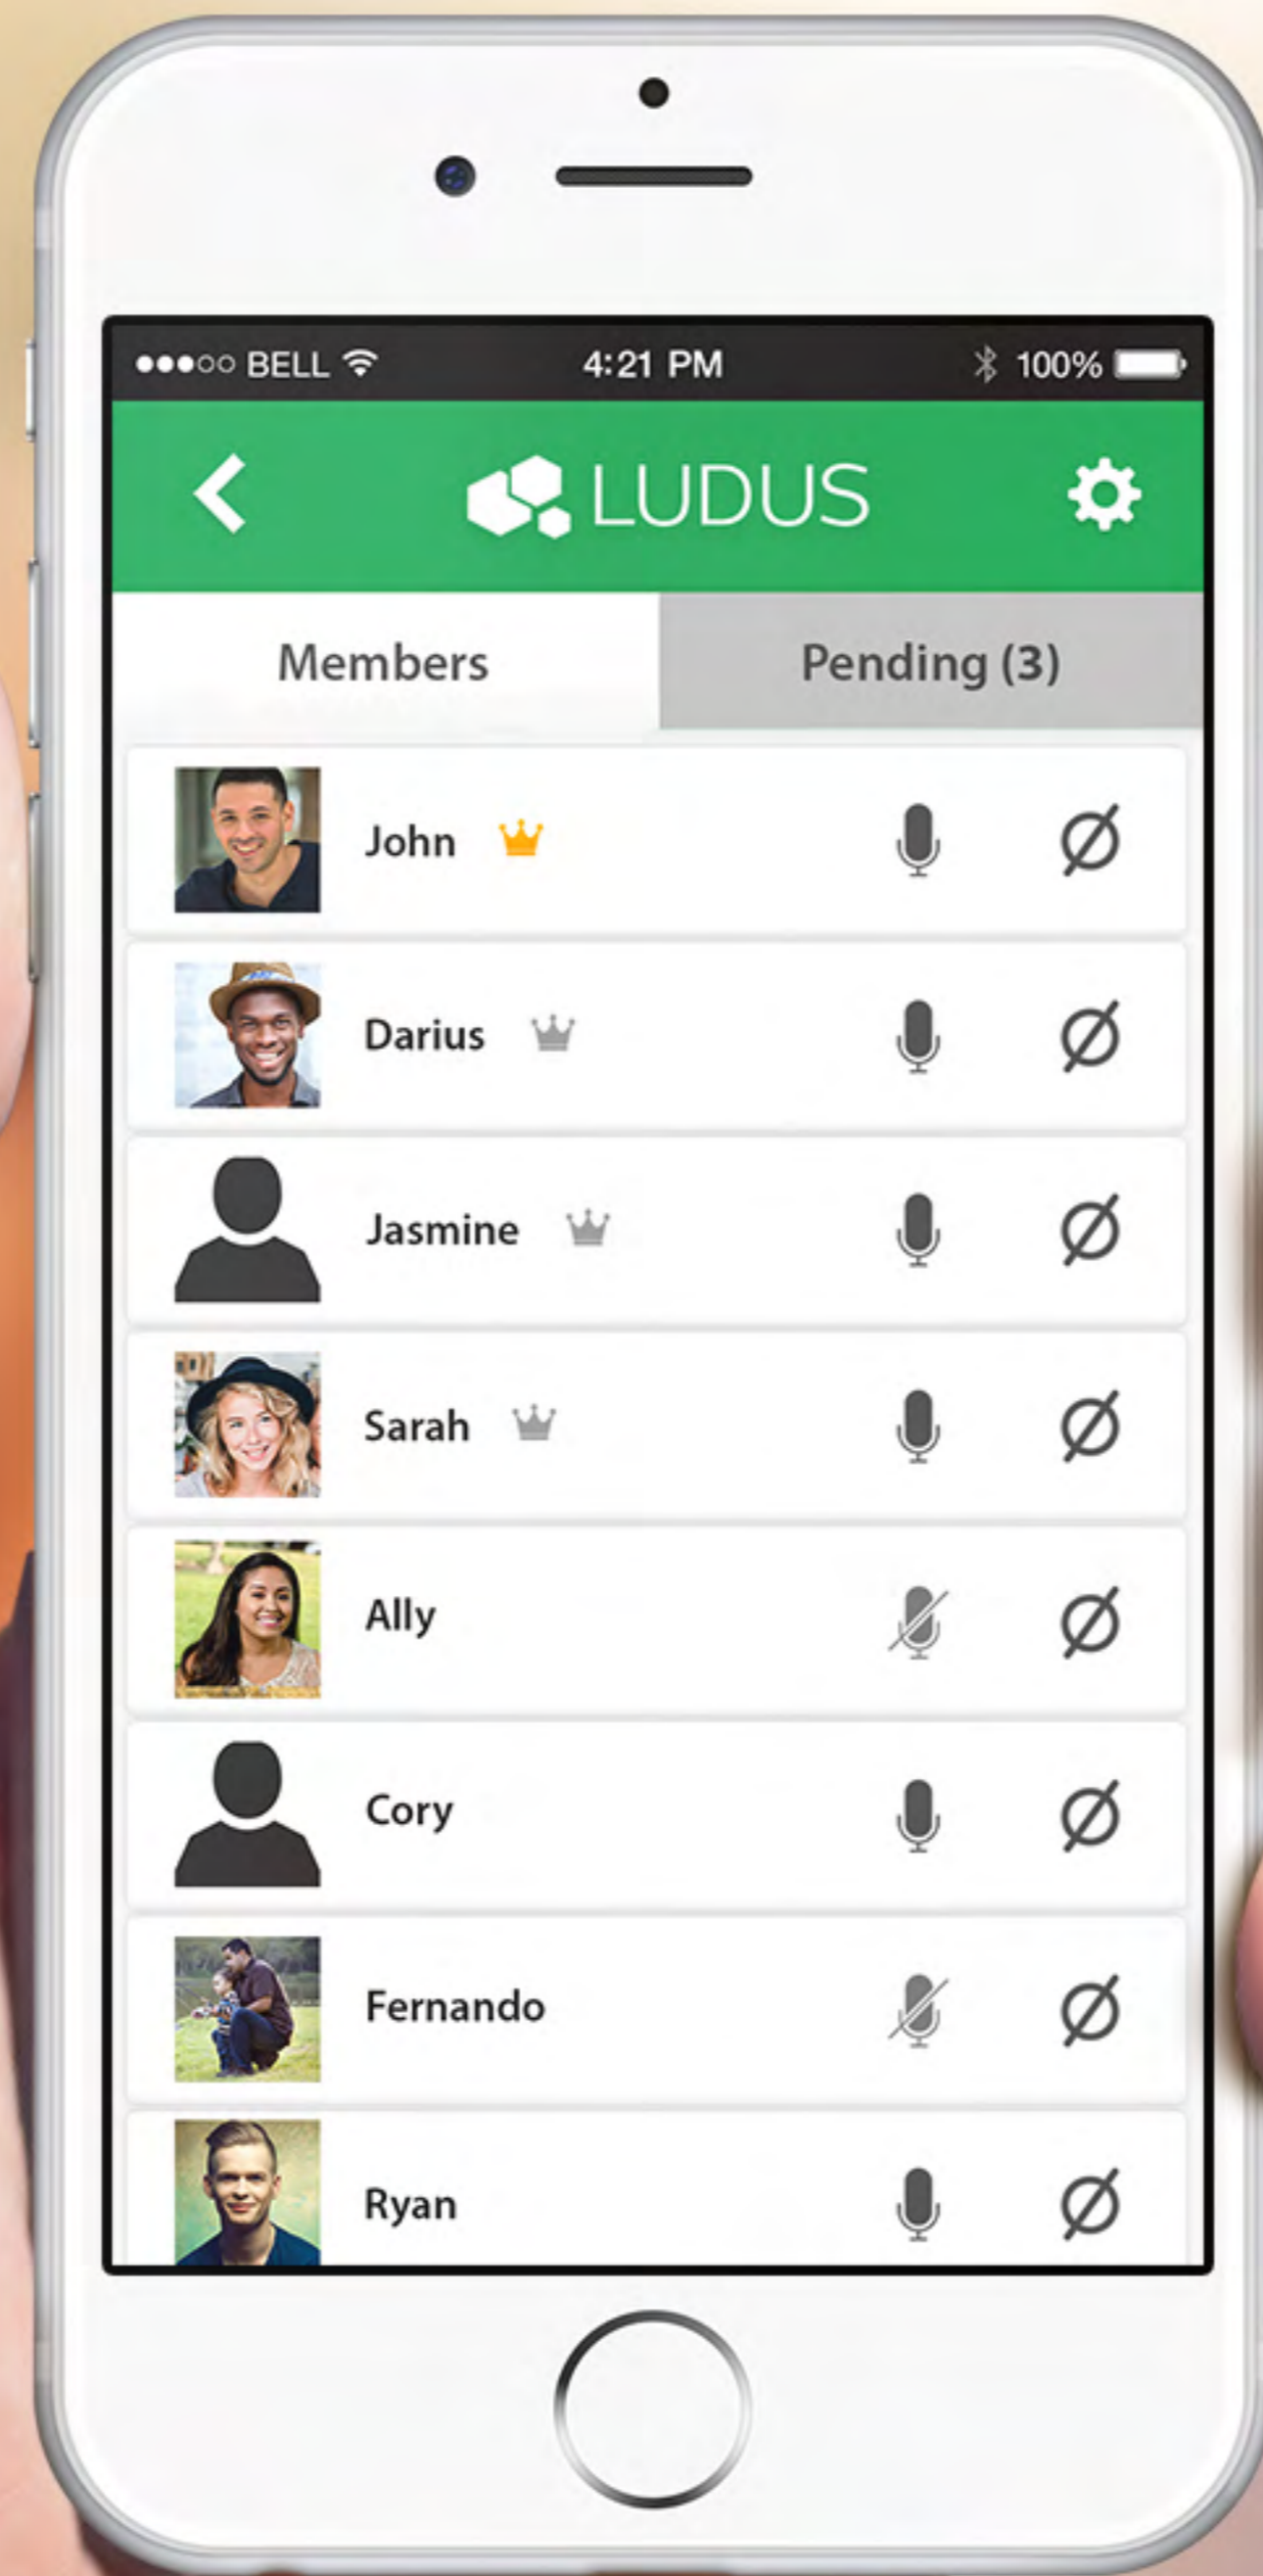

Launch
Screen

Home
Screen

Login
Screen

Featured
Screen

Sign Up
Screen

Forgot Password Screen

Profile
Screen

Password Reset Screen

Featured
Screen

Nearby
Screen

My Events Screen

Event
Screen

Event Report Popup

Event
Report
Popup
Input

Event
Screen
(Admin)

Event Settings (Private)

Event Settings (Public)

View
Members
Screen

View
Pending
Screen

Group Chat Screen

Event Filter Screen

Profile Screen

Stranger Profile Screen

Settings Screen

Filter Settings Screen

Info
Settings
Screen