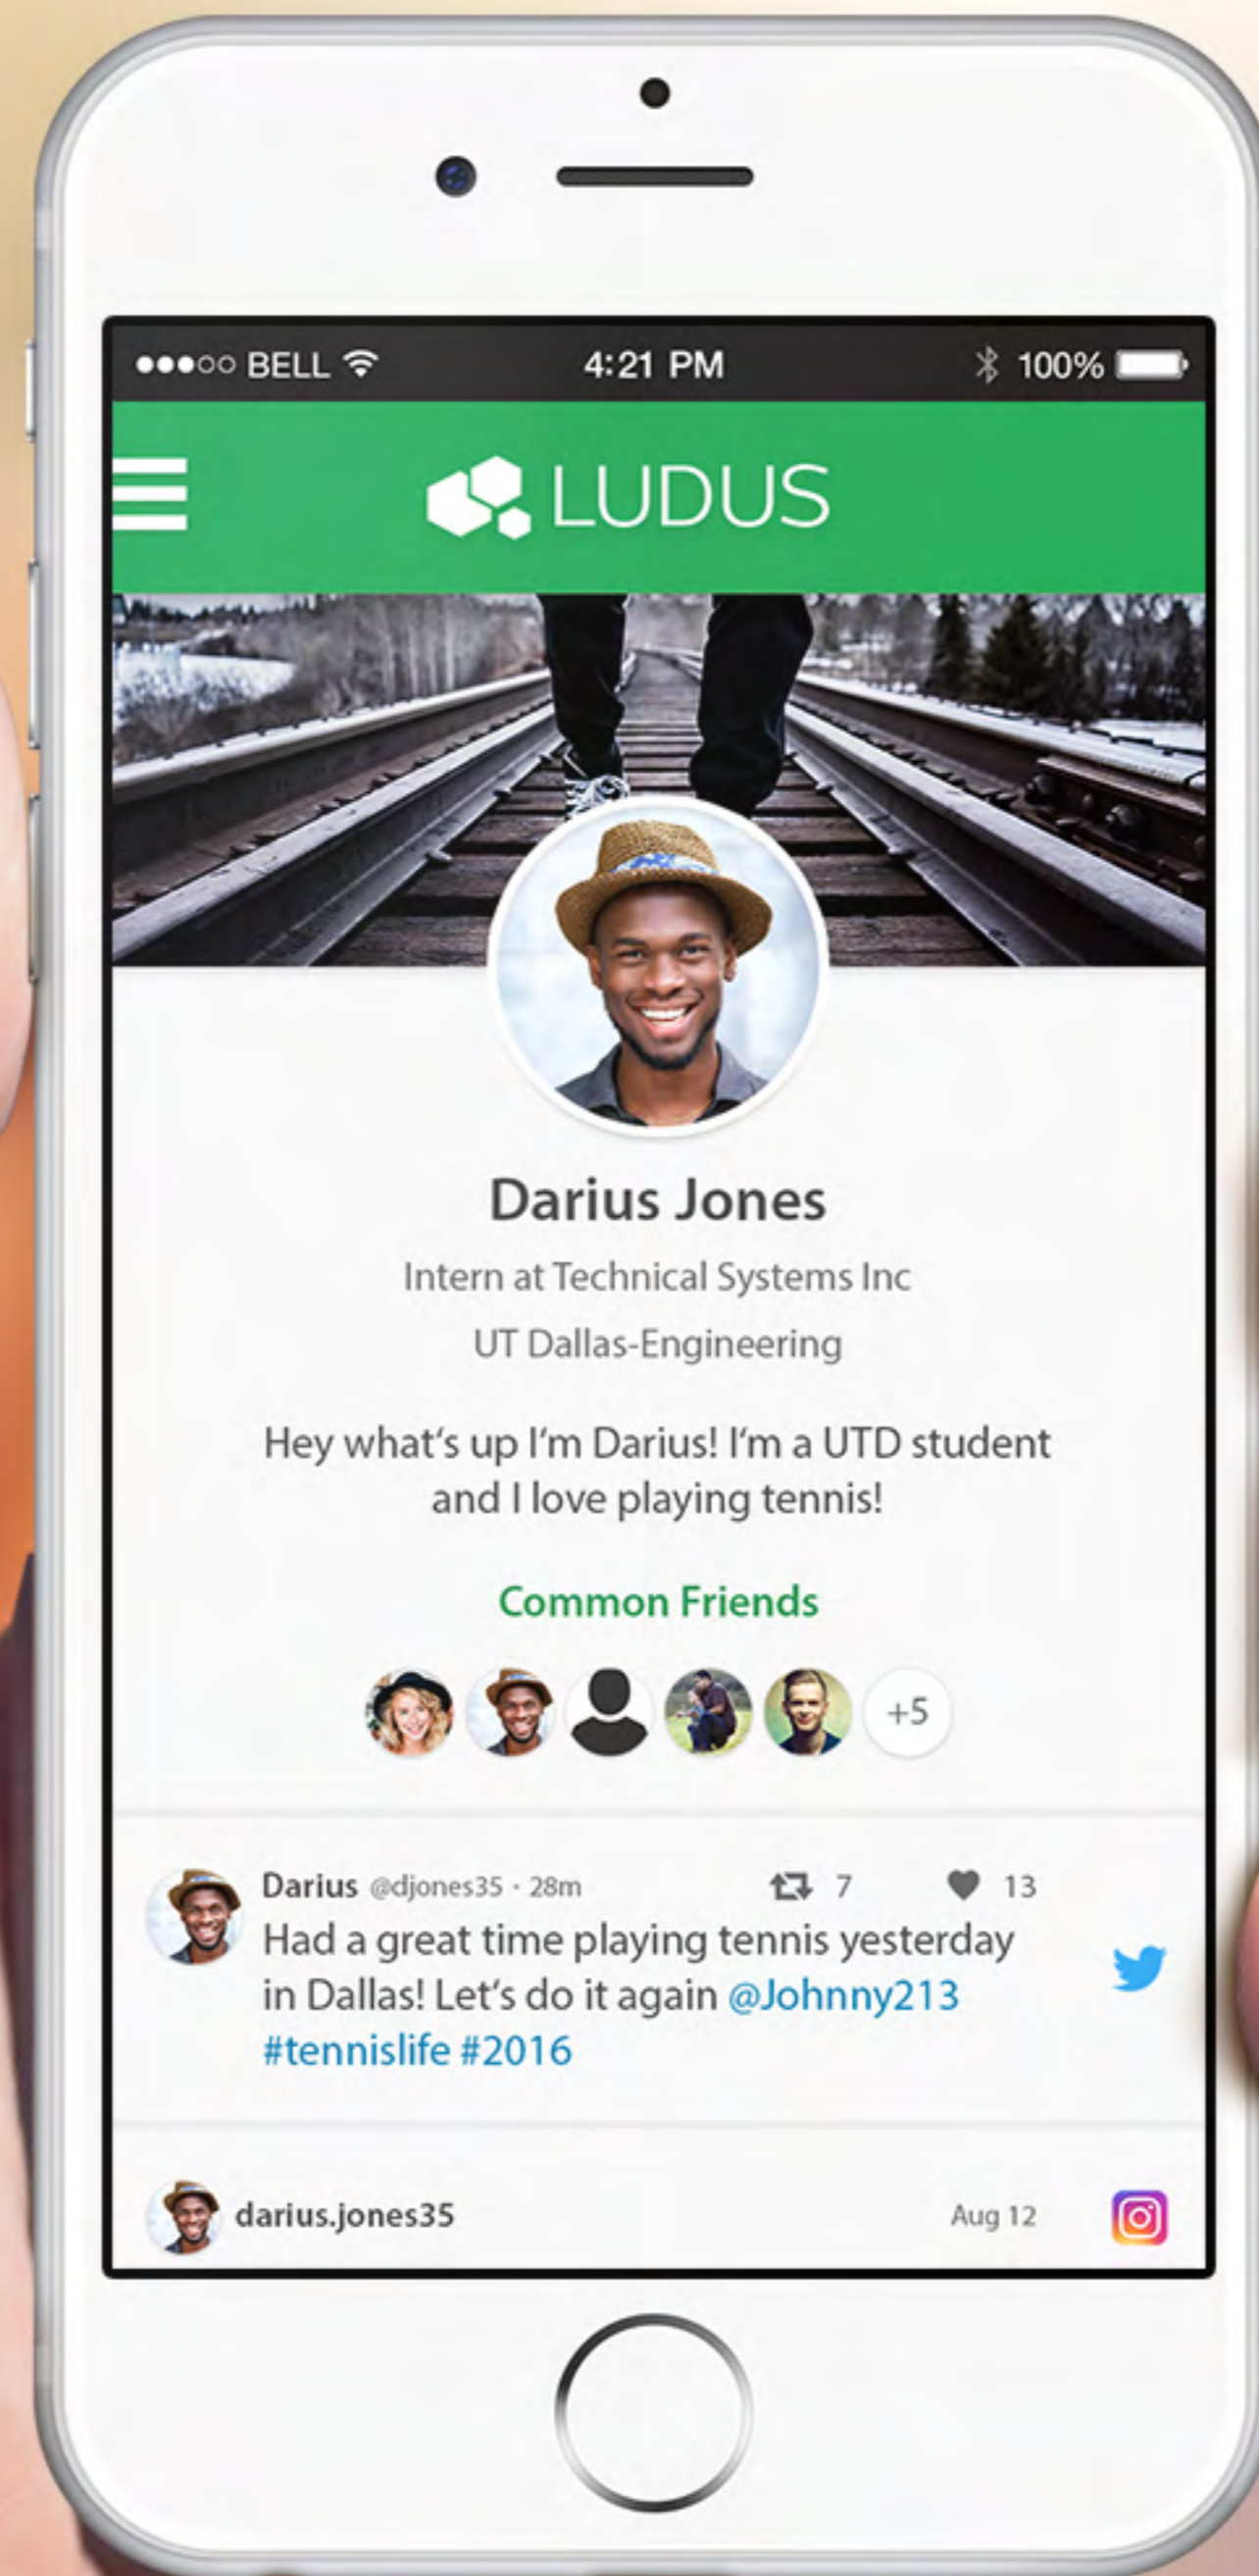

Launch
Screen

Home
Screen

Login
Screen

Featured
Screen

Sign Up
Screen

Forgot Password Screen

Profile
Screen

Password Reset Screen

Featured
Screen

Nearby
Screen

My Events Screen

Event
Screen

Event Report Popup

Event
Report
Popup
Input

Event
Screen
(Admin)

Event Settings (Private)