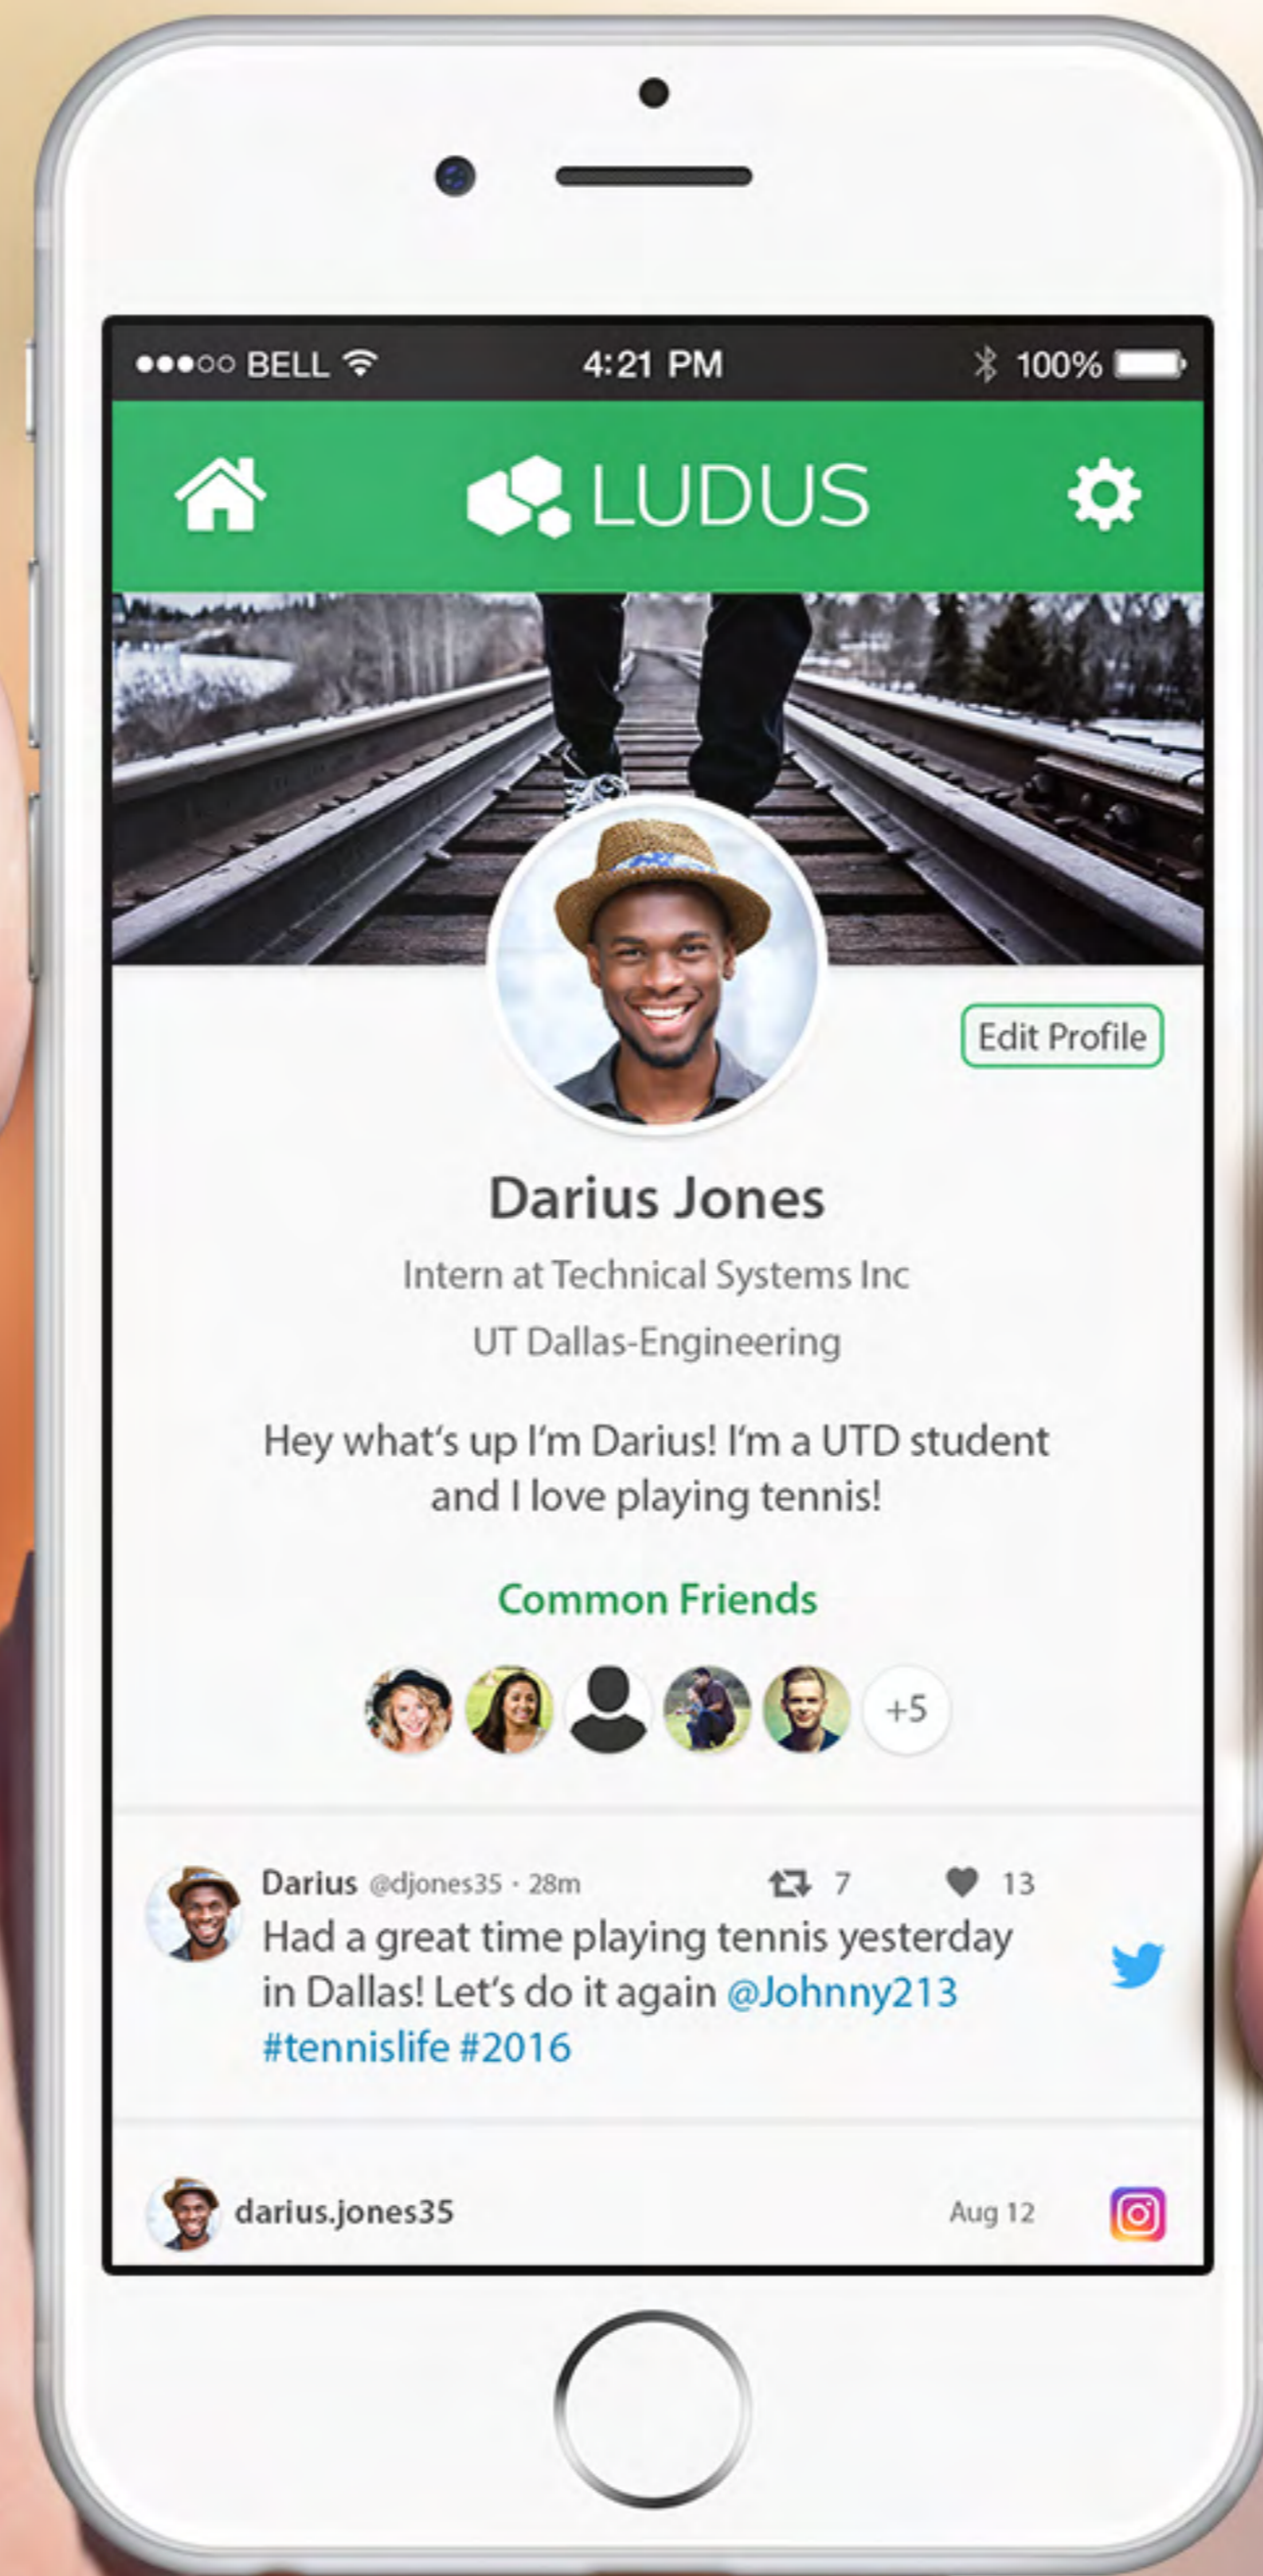

Event Settings (Public)

View
Members
Screen

View
Pending
Screen

Group Chat Screen

Event Filter Screen

Profile Screen

Stranger Profile Screen

Settings Screen