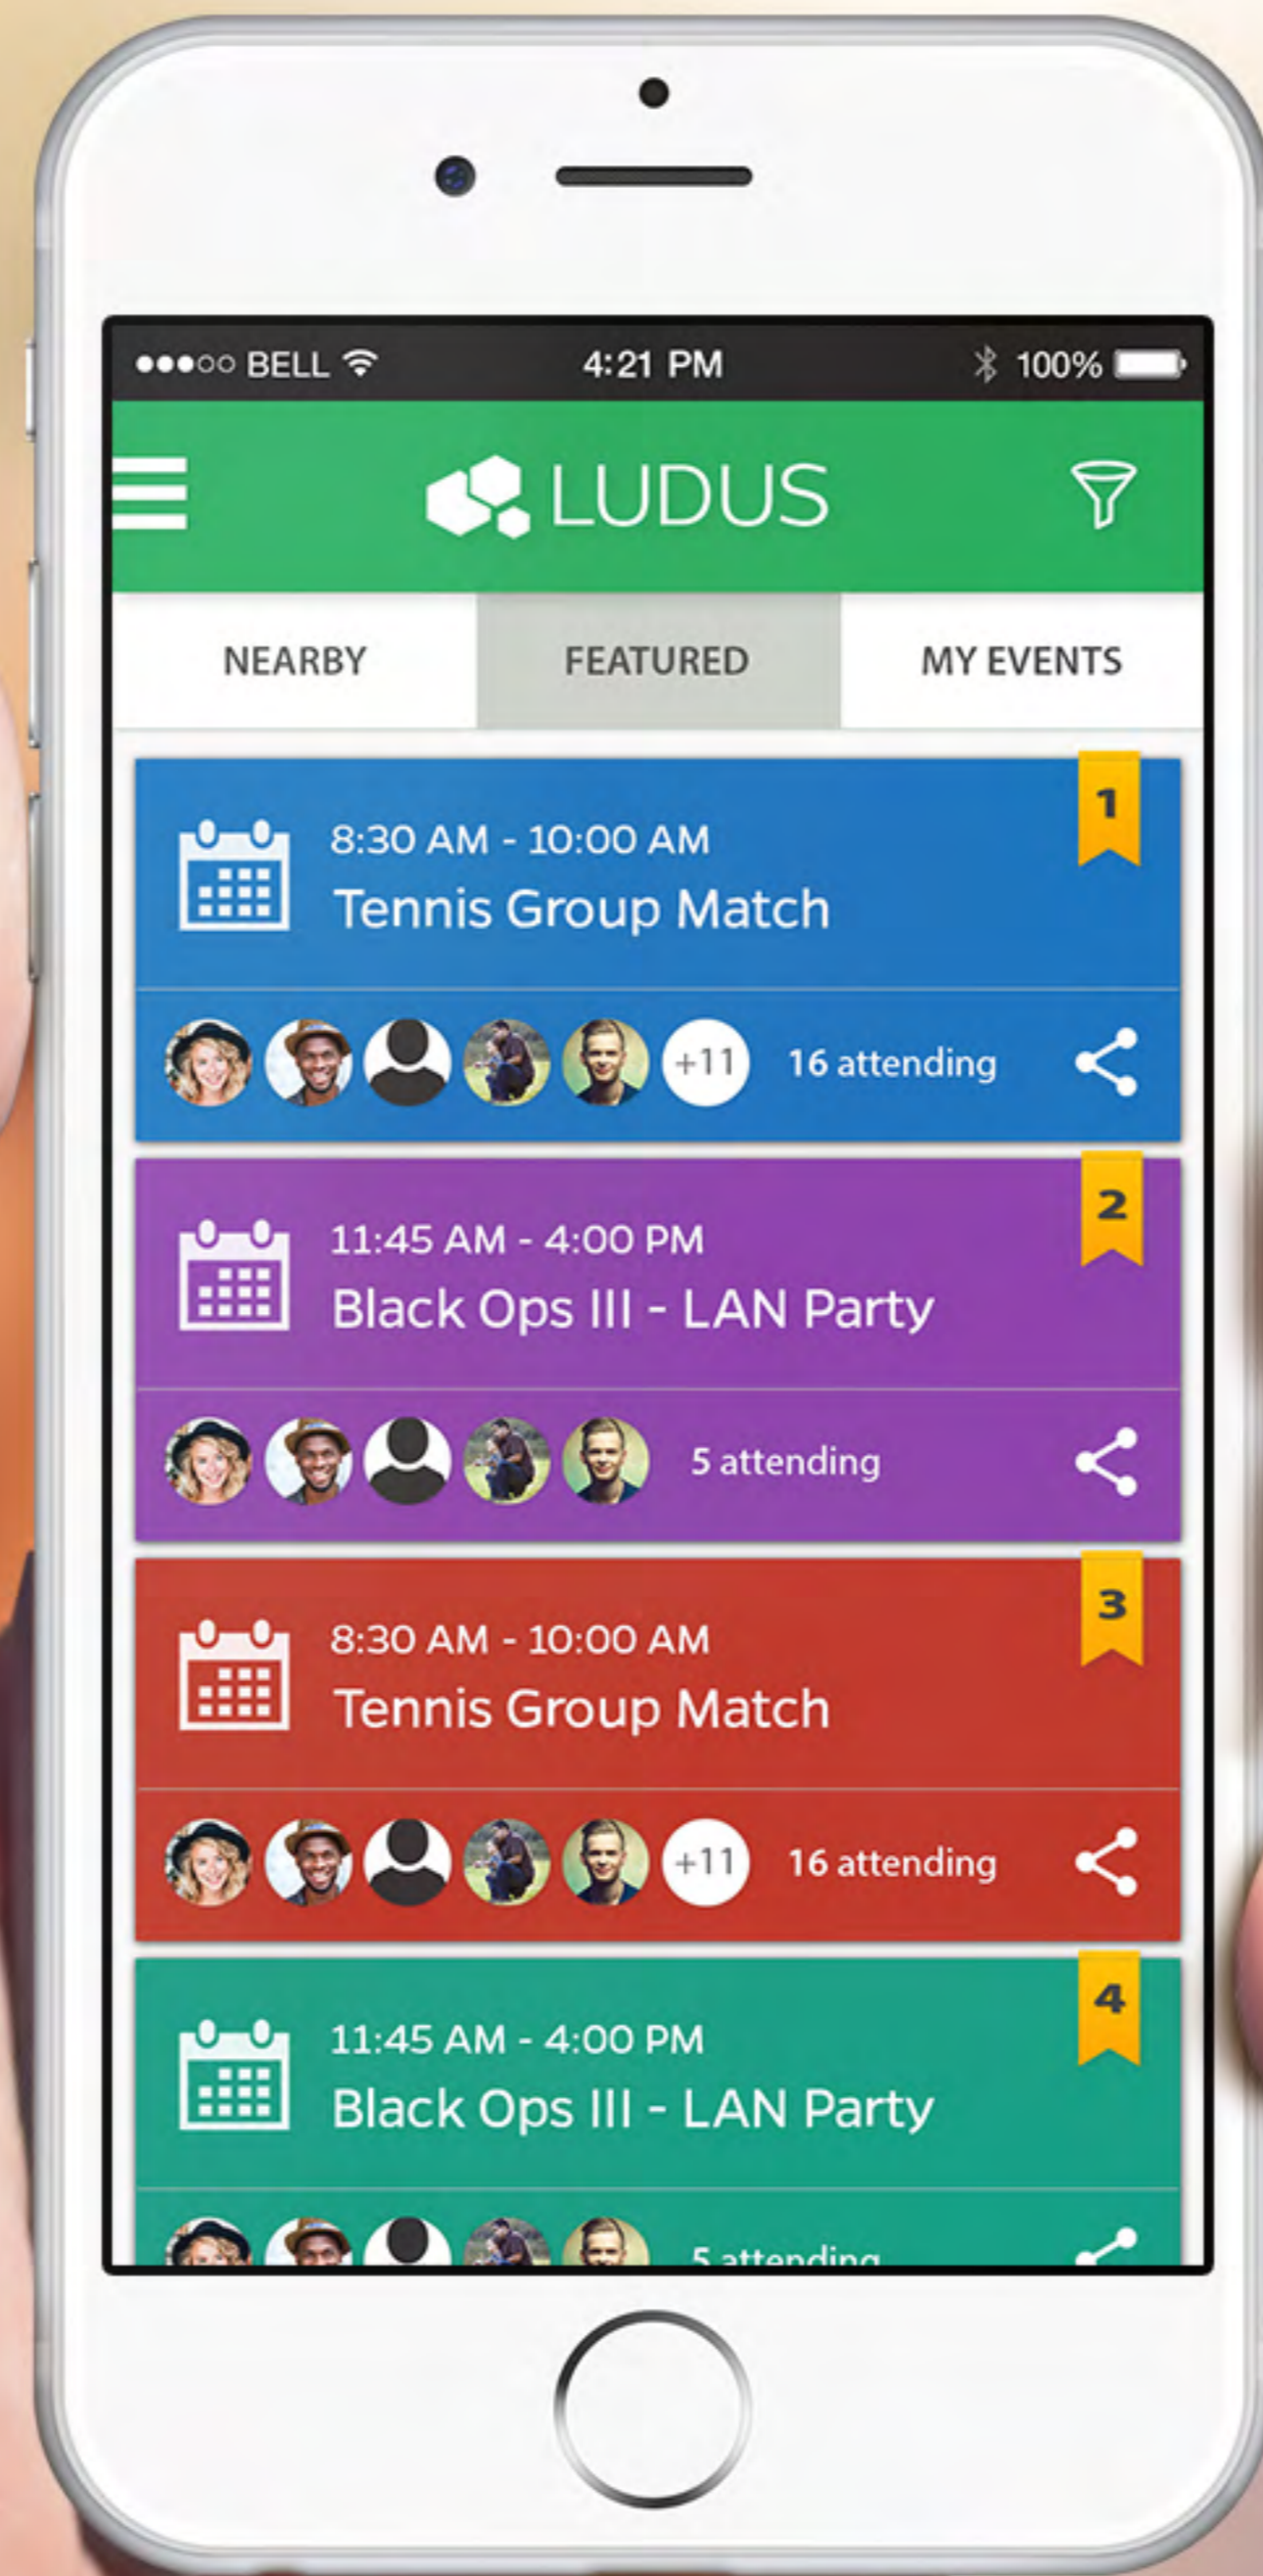

Launch
Screen

Home
Screen

Login
Screen

Featured
Screen

Sign Up
Screen

Forgot Password Screen

Profile
Screen

Password Reset Screen

Featured
Screen

Nearby
Screen

My Events Screen

Event
Screen

Event Report Popup

Event
Report
Popup
Input

Event
Screen
(Admin)

Event Settings (Private)

Event Settings (Public)

View
Members
Screen

View
Pending
Screen

Group Chat Screen

Event Filter Screen

Profile Screen

Stranger Profile Screen

Settings Screen