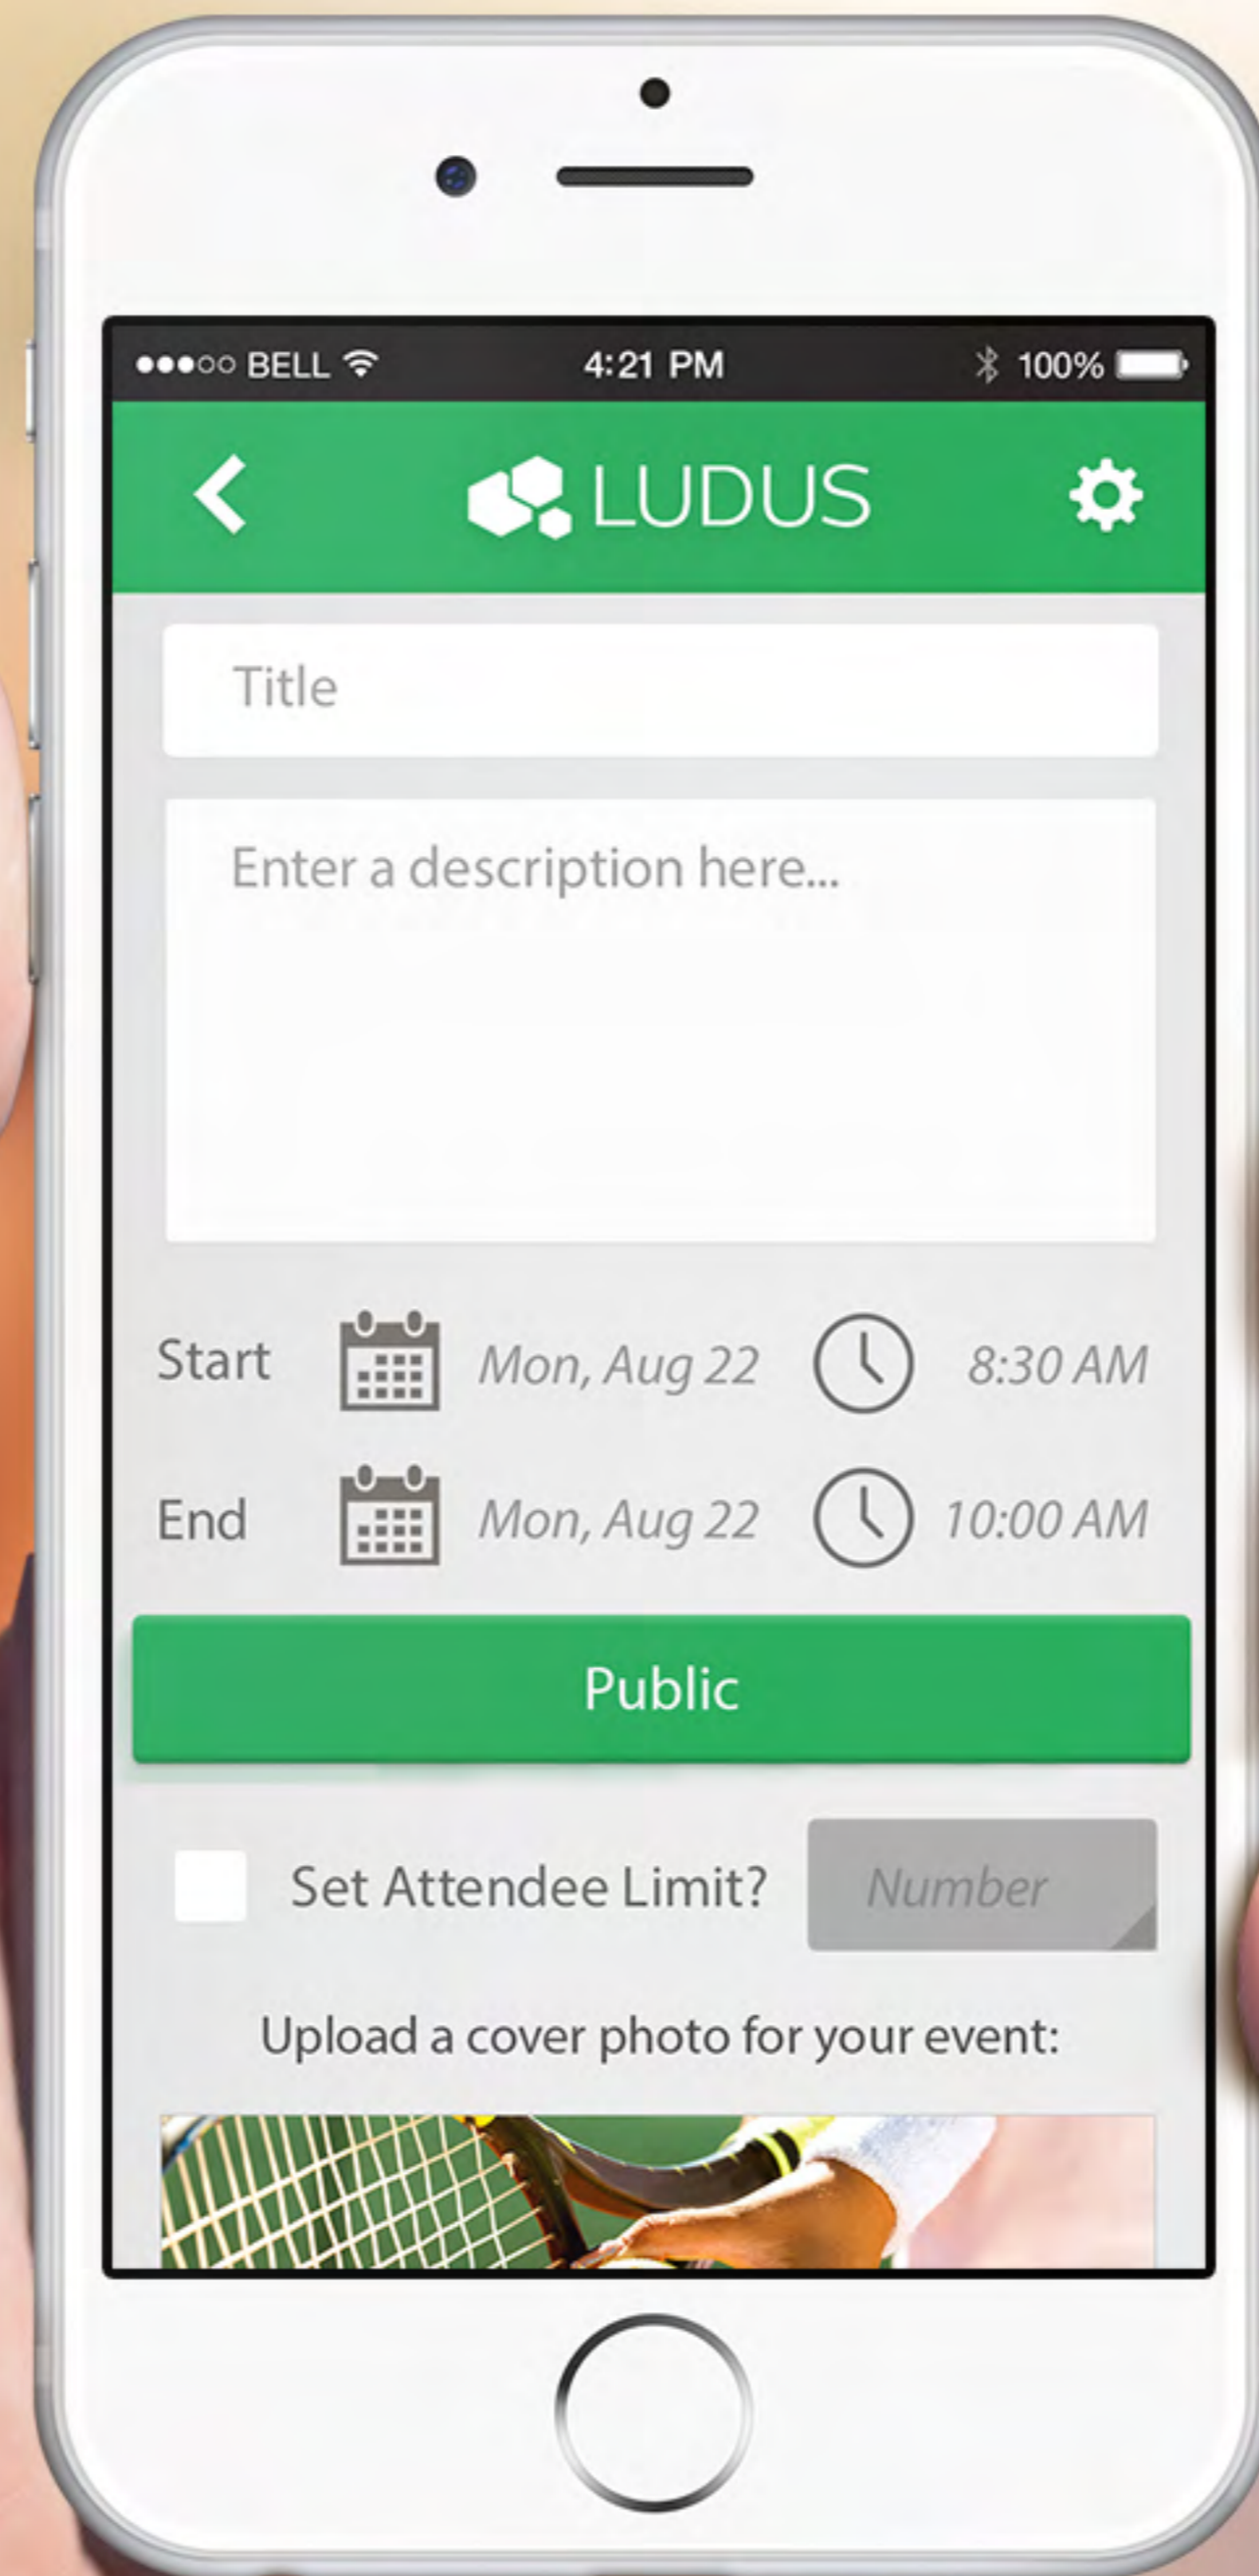

Launch
Screen

Home
Screen

Login
Screen

Featured
Screen

Sign Up
Screen

Forgot Password Screen

Profile
Screen

Password Reset Screen

Featured
Screen

Nearby
Screen

My Events Screen

Event
Screen

Event Report Popup

Event
Report
Popup
Input

Event
Screen
(Admin)

Event Settings (Private)

Event Settings (Public)

View
Members
Screen

View
Pending
Screen

Group Chat Screen

Event Filter Screen

Profile Screen

Stranger Profile Screen

Settings Screen