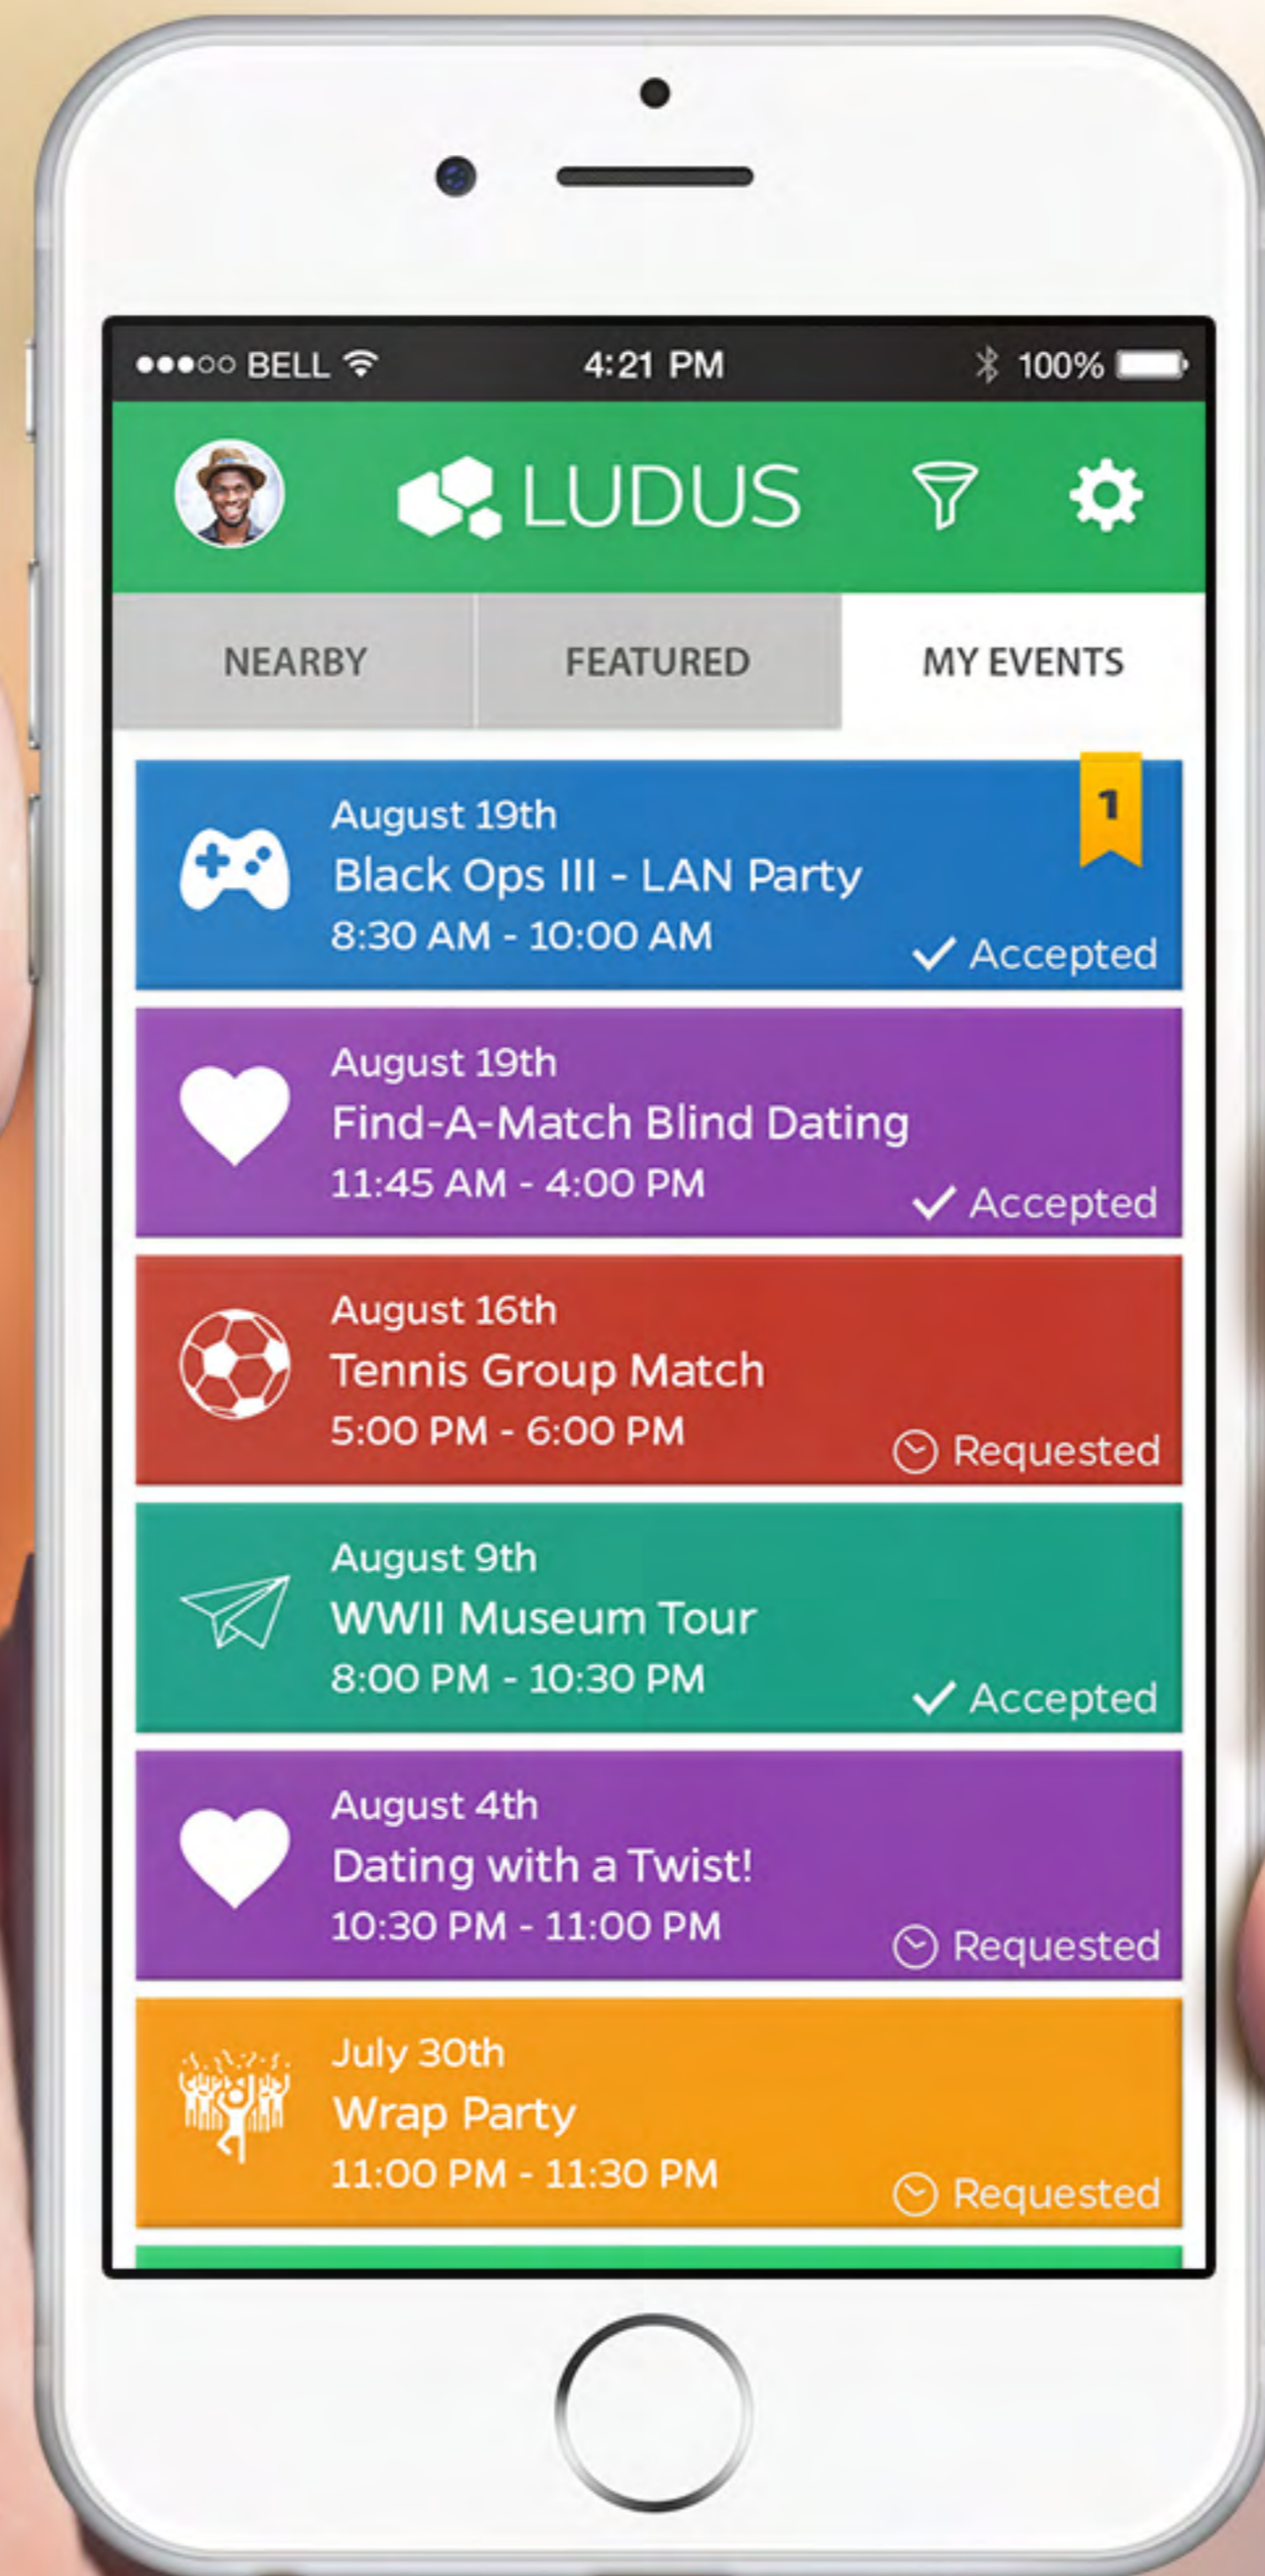

Launch
Screen

Home
Screen

Login
Screen

Featured
Screen

Sign Up
Screen

Forgot Password Screen

Profile
Screen

Password Reset Screen

Featured
Screen

Nearby
Screen

My Events Screen

Event
Screen

Event Report Popup

Event
Report
Popup
Input

Event
Screen
(Admin)

Event Settings (Private)

Event Settings (Public)

View
Members
Screen

View
Pending
Screen

Group Chat Screen

Event Filter Screen

Profile Screen

Stranger Profile Screen

Settings Screen

Filter Settings Screen

Info
Settings
Screen