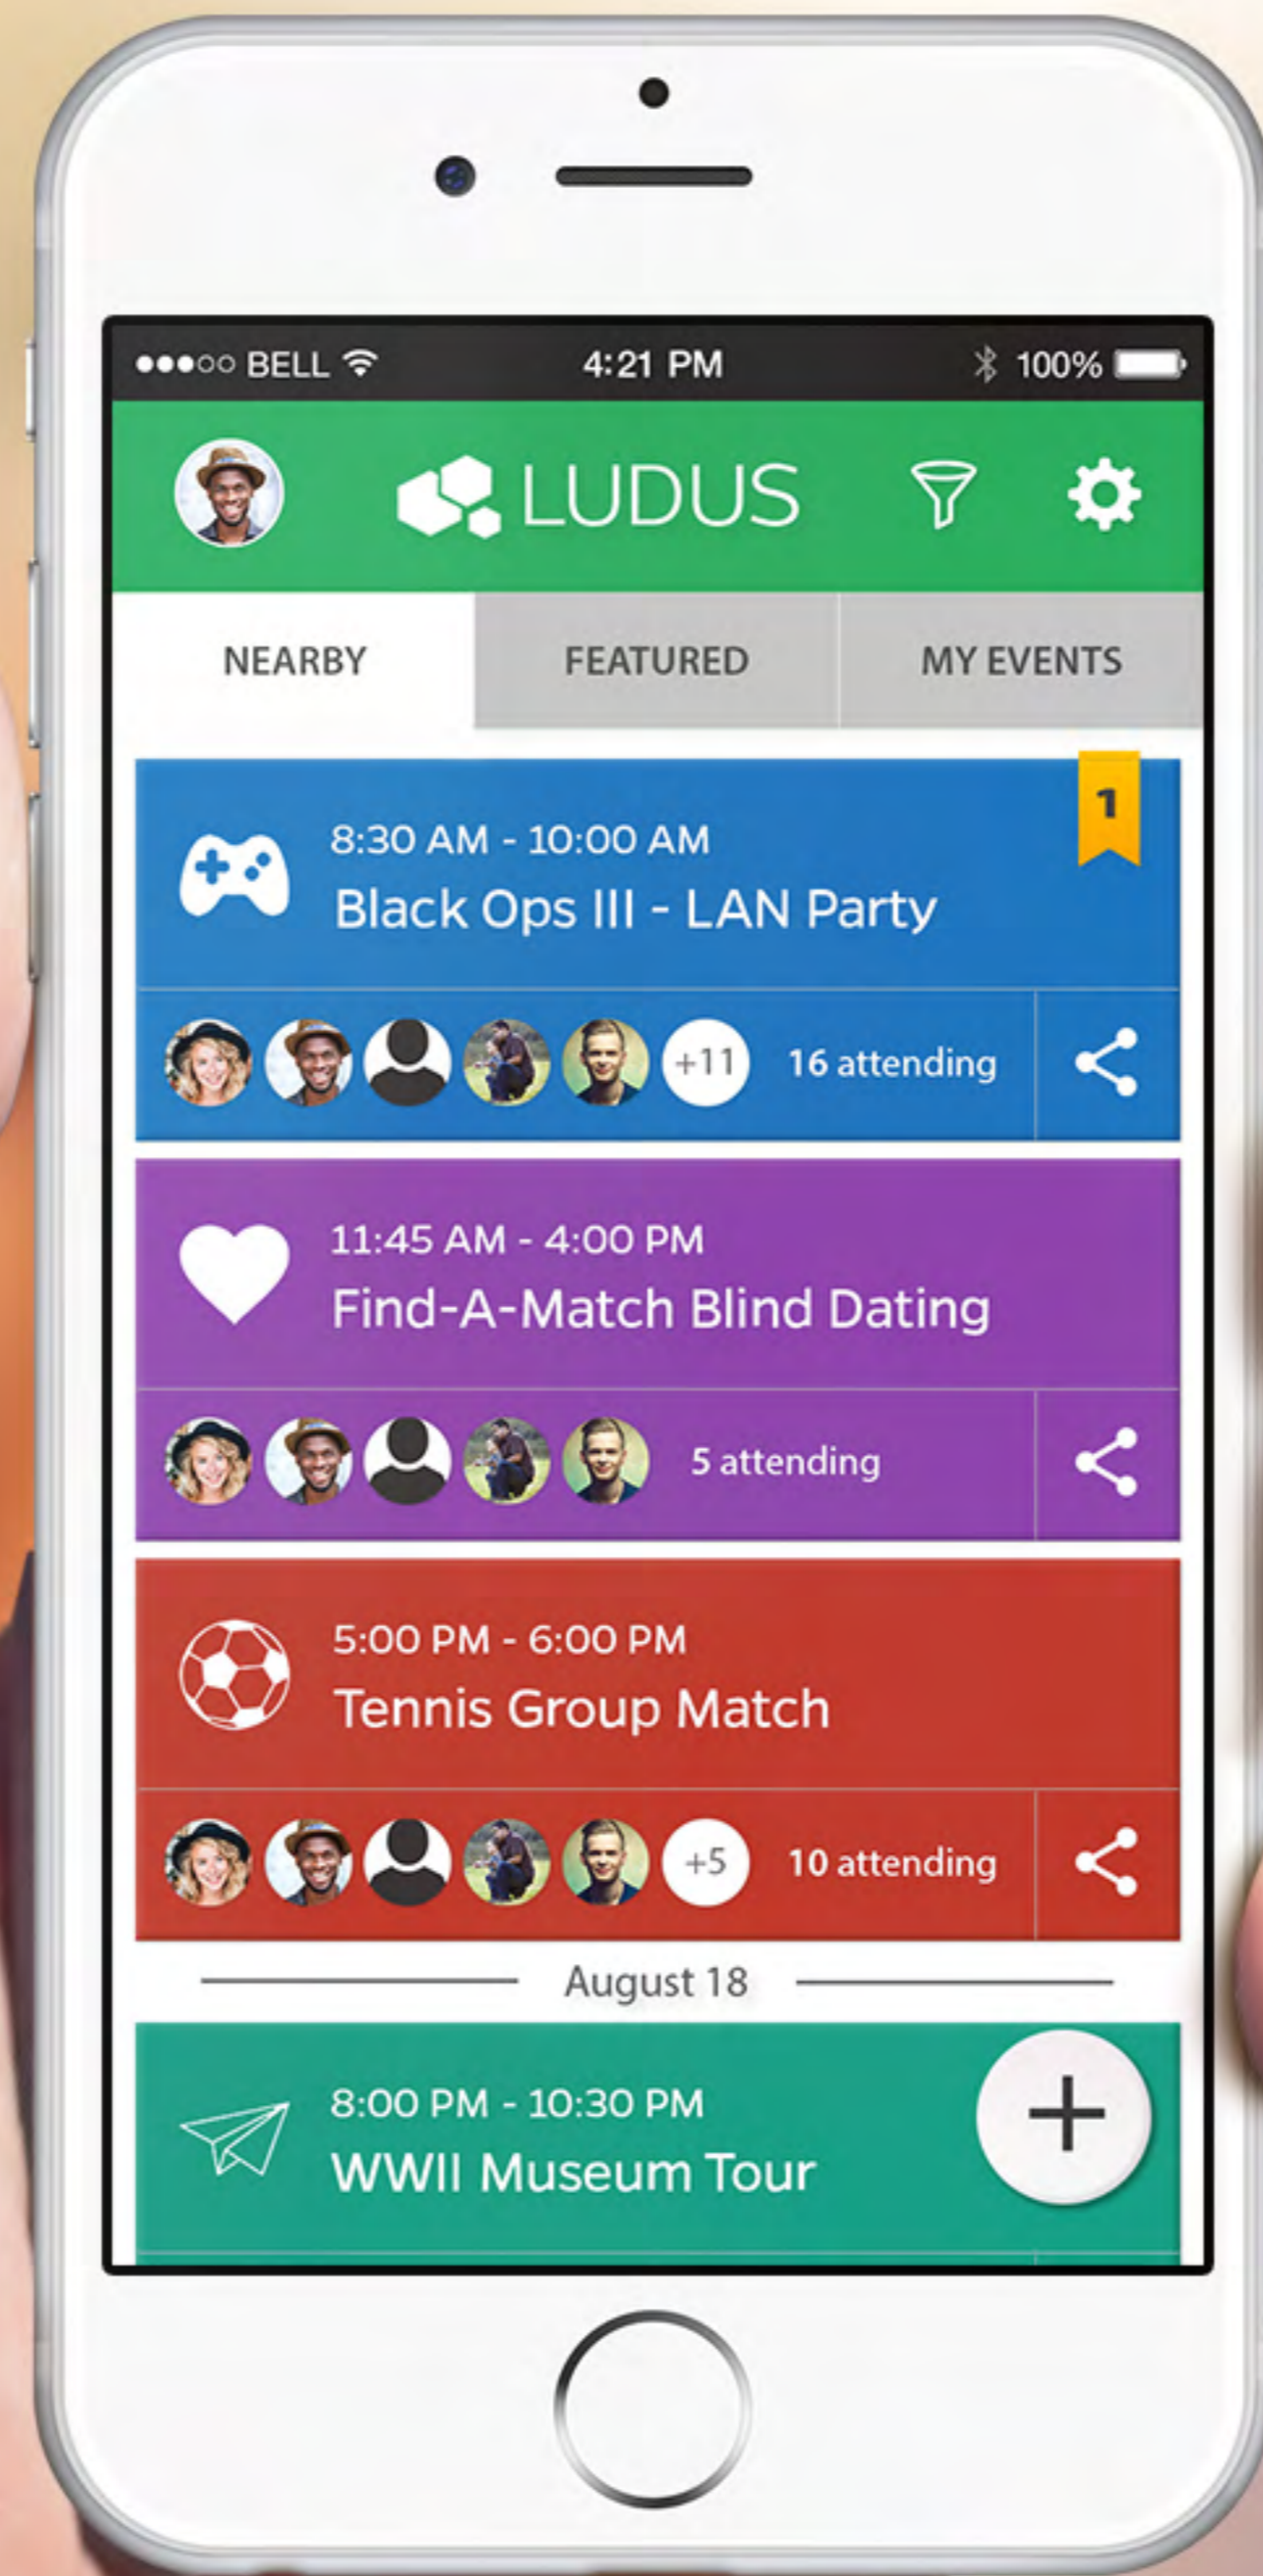

Launch
Screen

Home
Screen

Login
Screen

Featured
Screen

Sign Up
Screen

Forgot Password Screen

Profile
Screen

Password Reset Screen

Featured
Screen

Nearby
Screen

My Events Screen

Event
Screen

Event Report Popup

Event
Report
Popup
Input

Event
Screen
(Admin)

Event Settings (Private)

Event Settings (Public)

View
Members
Screen

View
Pending
Screen

Group Chat Screen

Event Filter Screen

Profile Screen

Stranger Profile Screen

Settings Screen