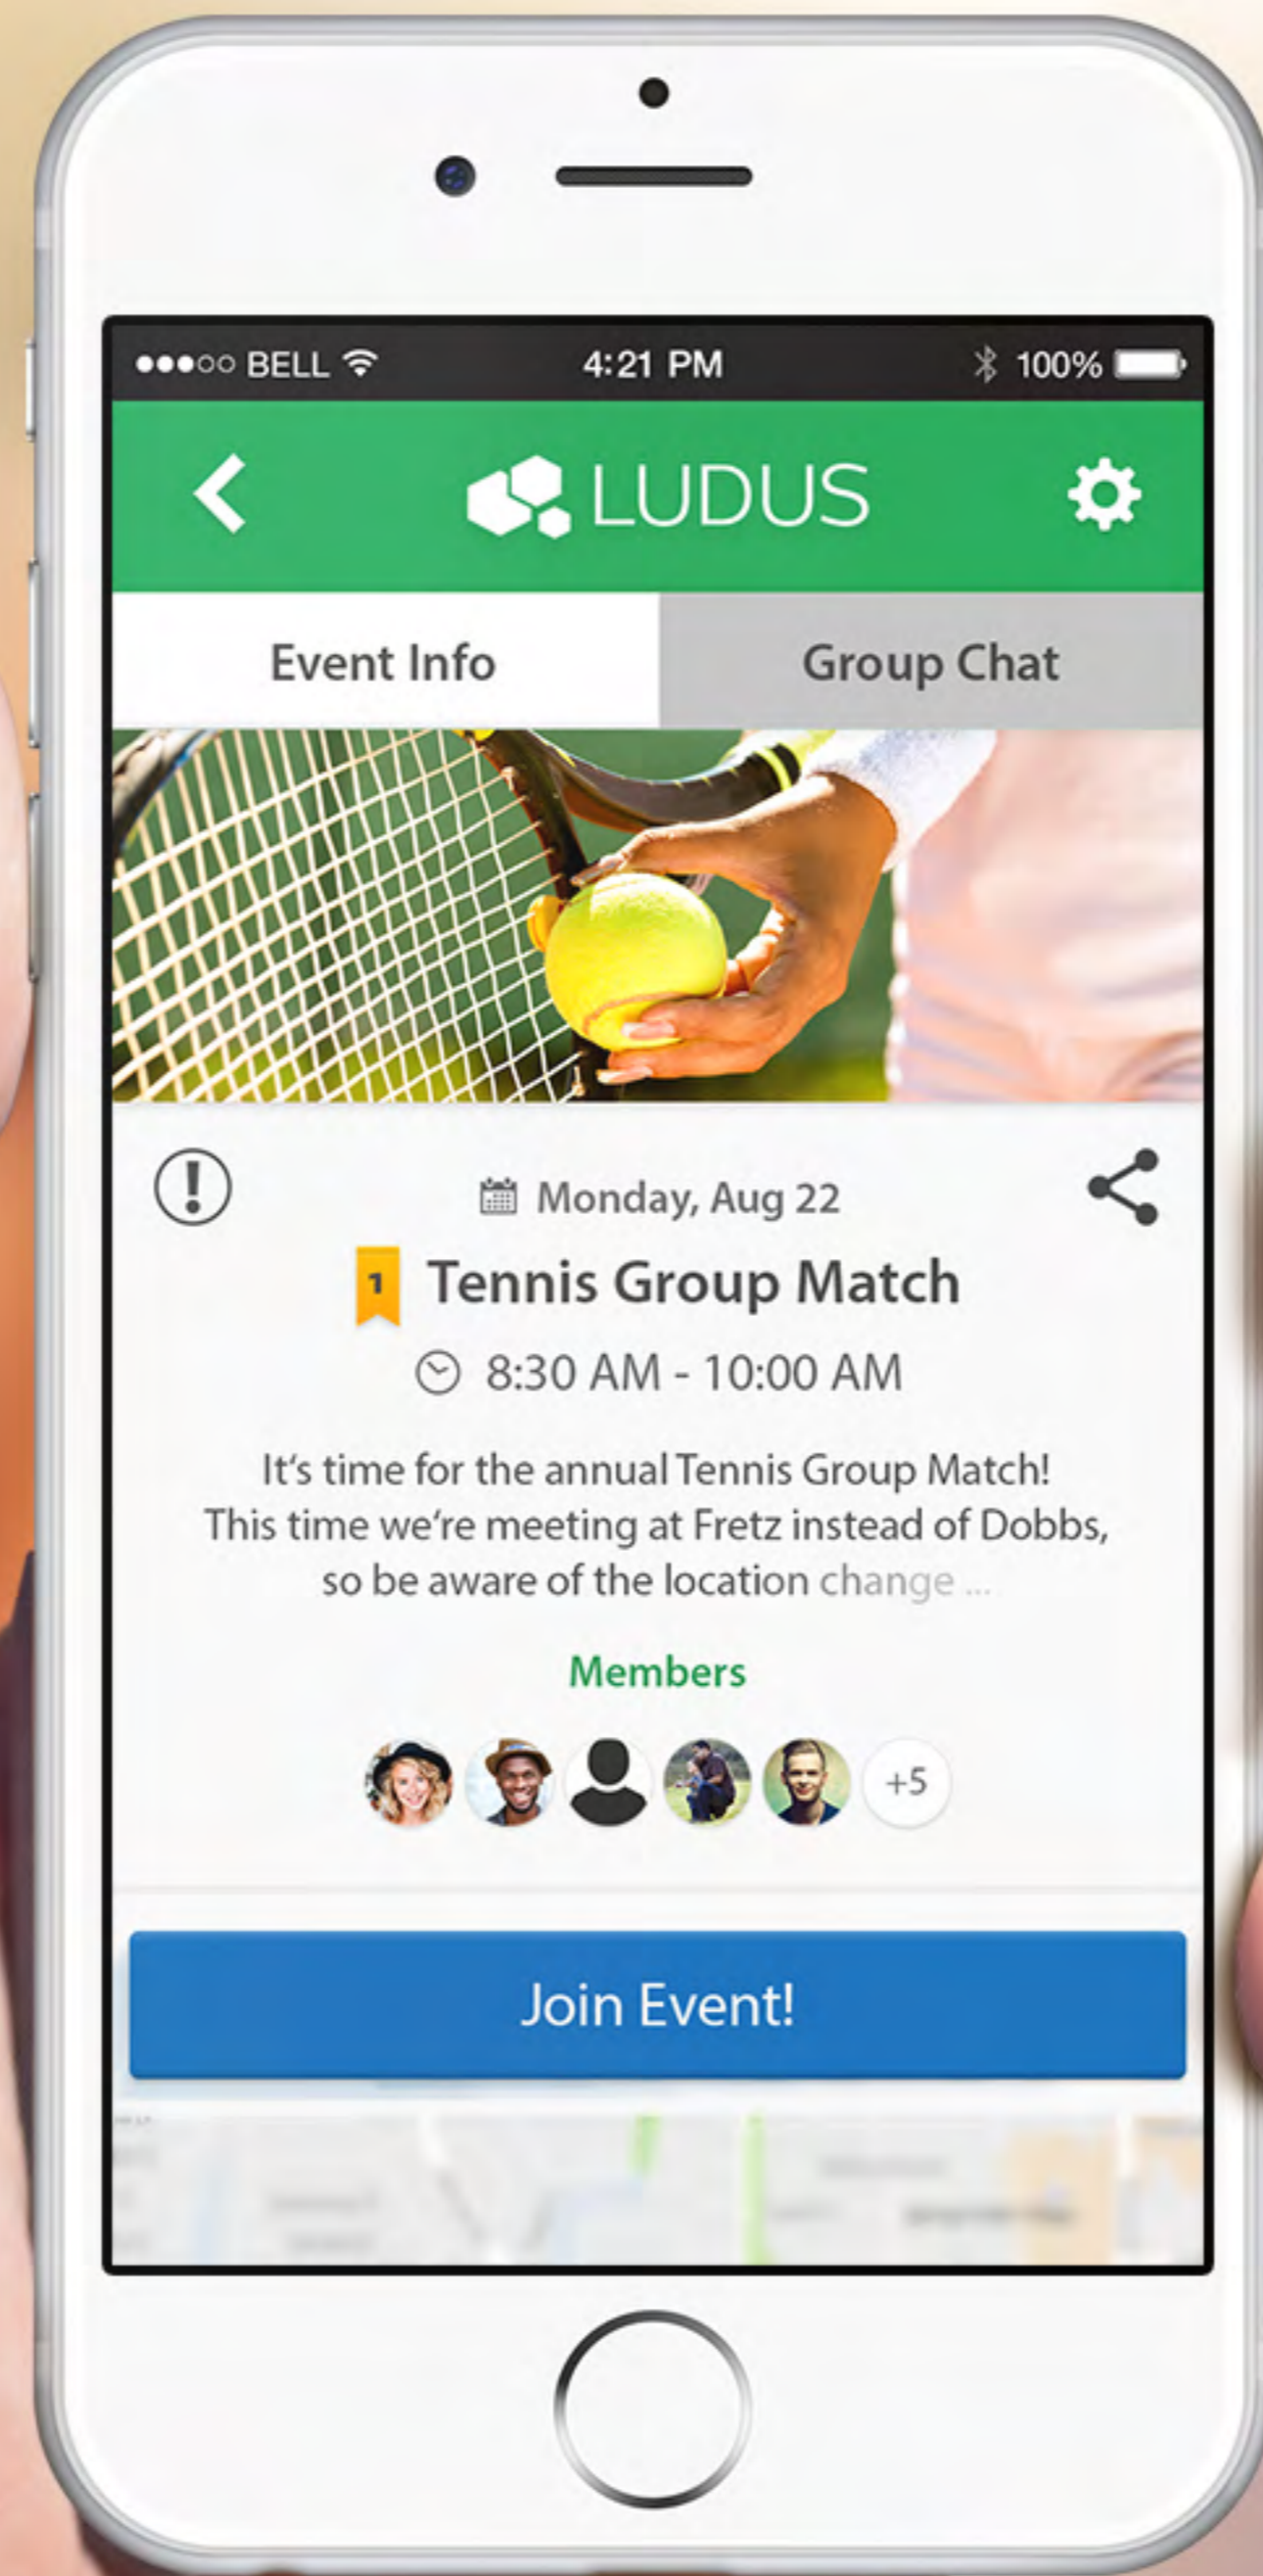

Launch
Screen

Home
Screen

Login
Screen

Featured
Screen

Sign Up
Screen

Forgot Password Screen

Profile
Screen

Password Reset Screen

Featured
Screen

Nearby
Screen

My Events Screen

Event
Screen

Event Report Popup

Event
Report
Popup
Input

Event
Screen
(Admin)

Event Settings (Private)

Event Settings (Public)

View
Members
Screen

View
Pending
Screen

Group Chat Screen

Event Filter Screen

Profile Screen

Stranger Profile Screen

Settings Screen