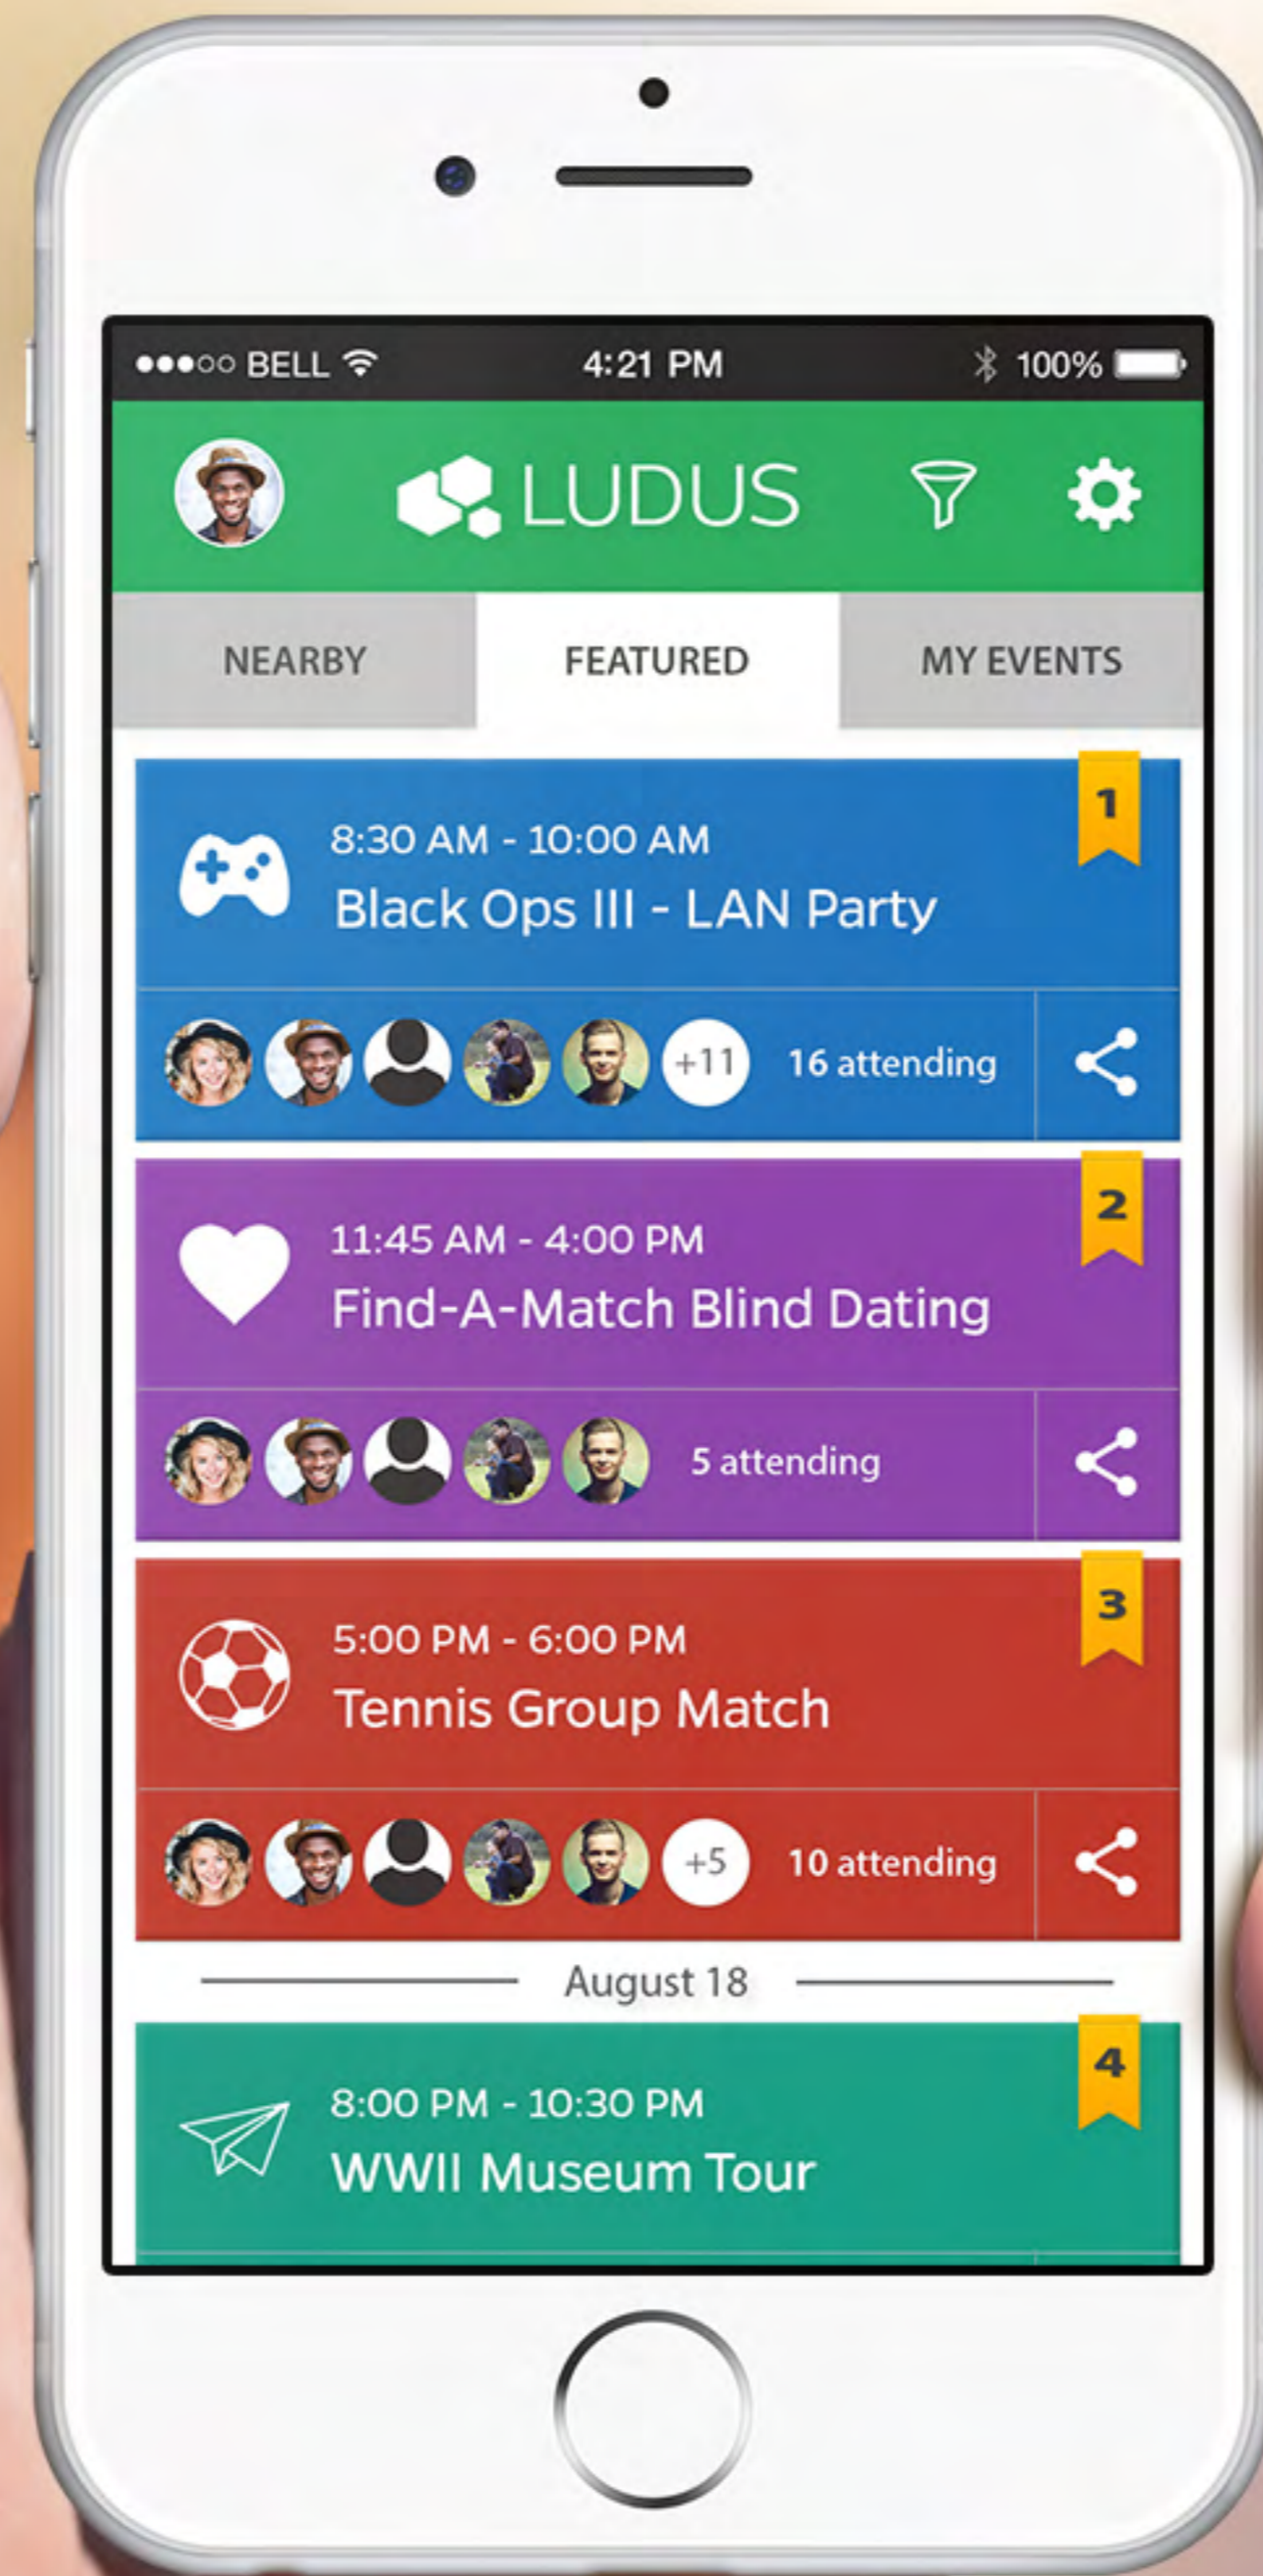

Launch
Screen

Home
Screen

Login
Screen

Featured
Screen

Sign Up
Screen

Forgot Password Screen

Profile
Screen

Password Reset Screen

Featured
Screen

Nearby
Screen

My Events Screen

Event
Screen

Event Report Popup

Event
Report
Popup
Input

Event
Screen
(Admin)

Event Settings (Private)

Event Settings (Public)

View
Members
Screen

View
Pending
Screen

Group Chat Screen

Event Filter Screen

Profile Screen

Stranger Profile Screen

Settings Screen