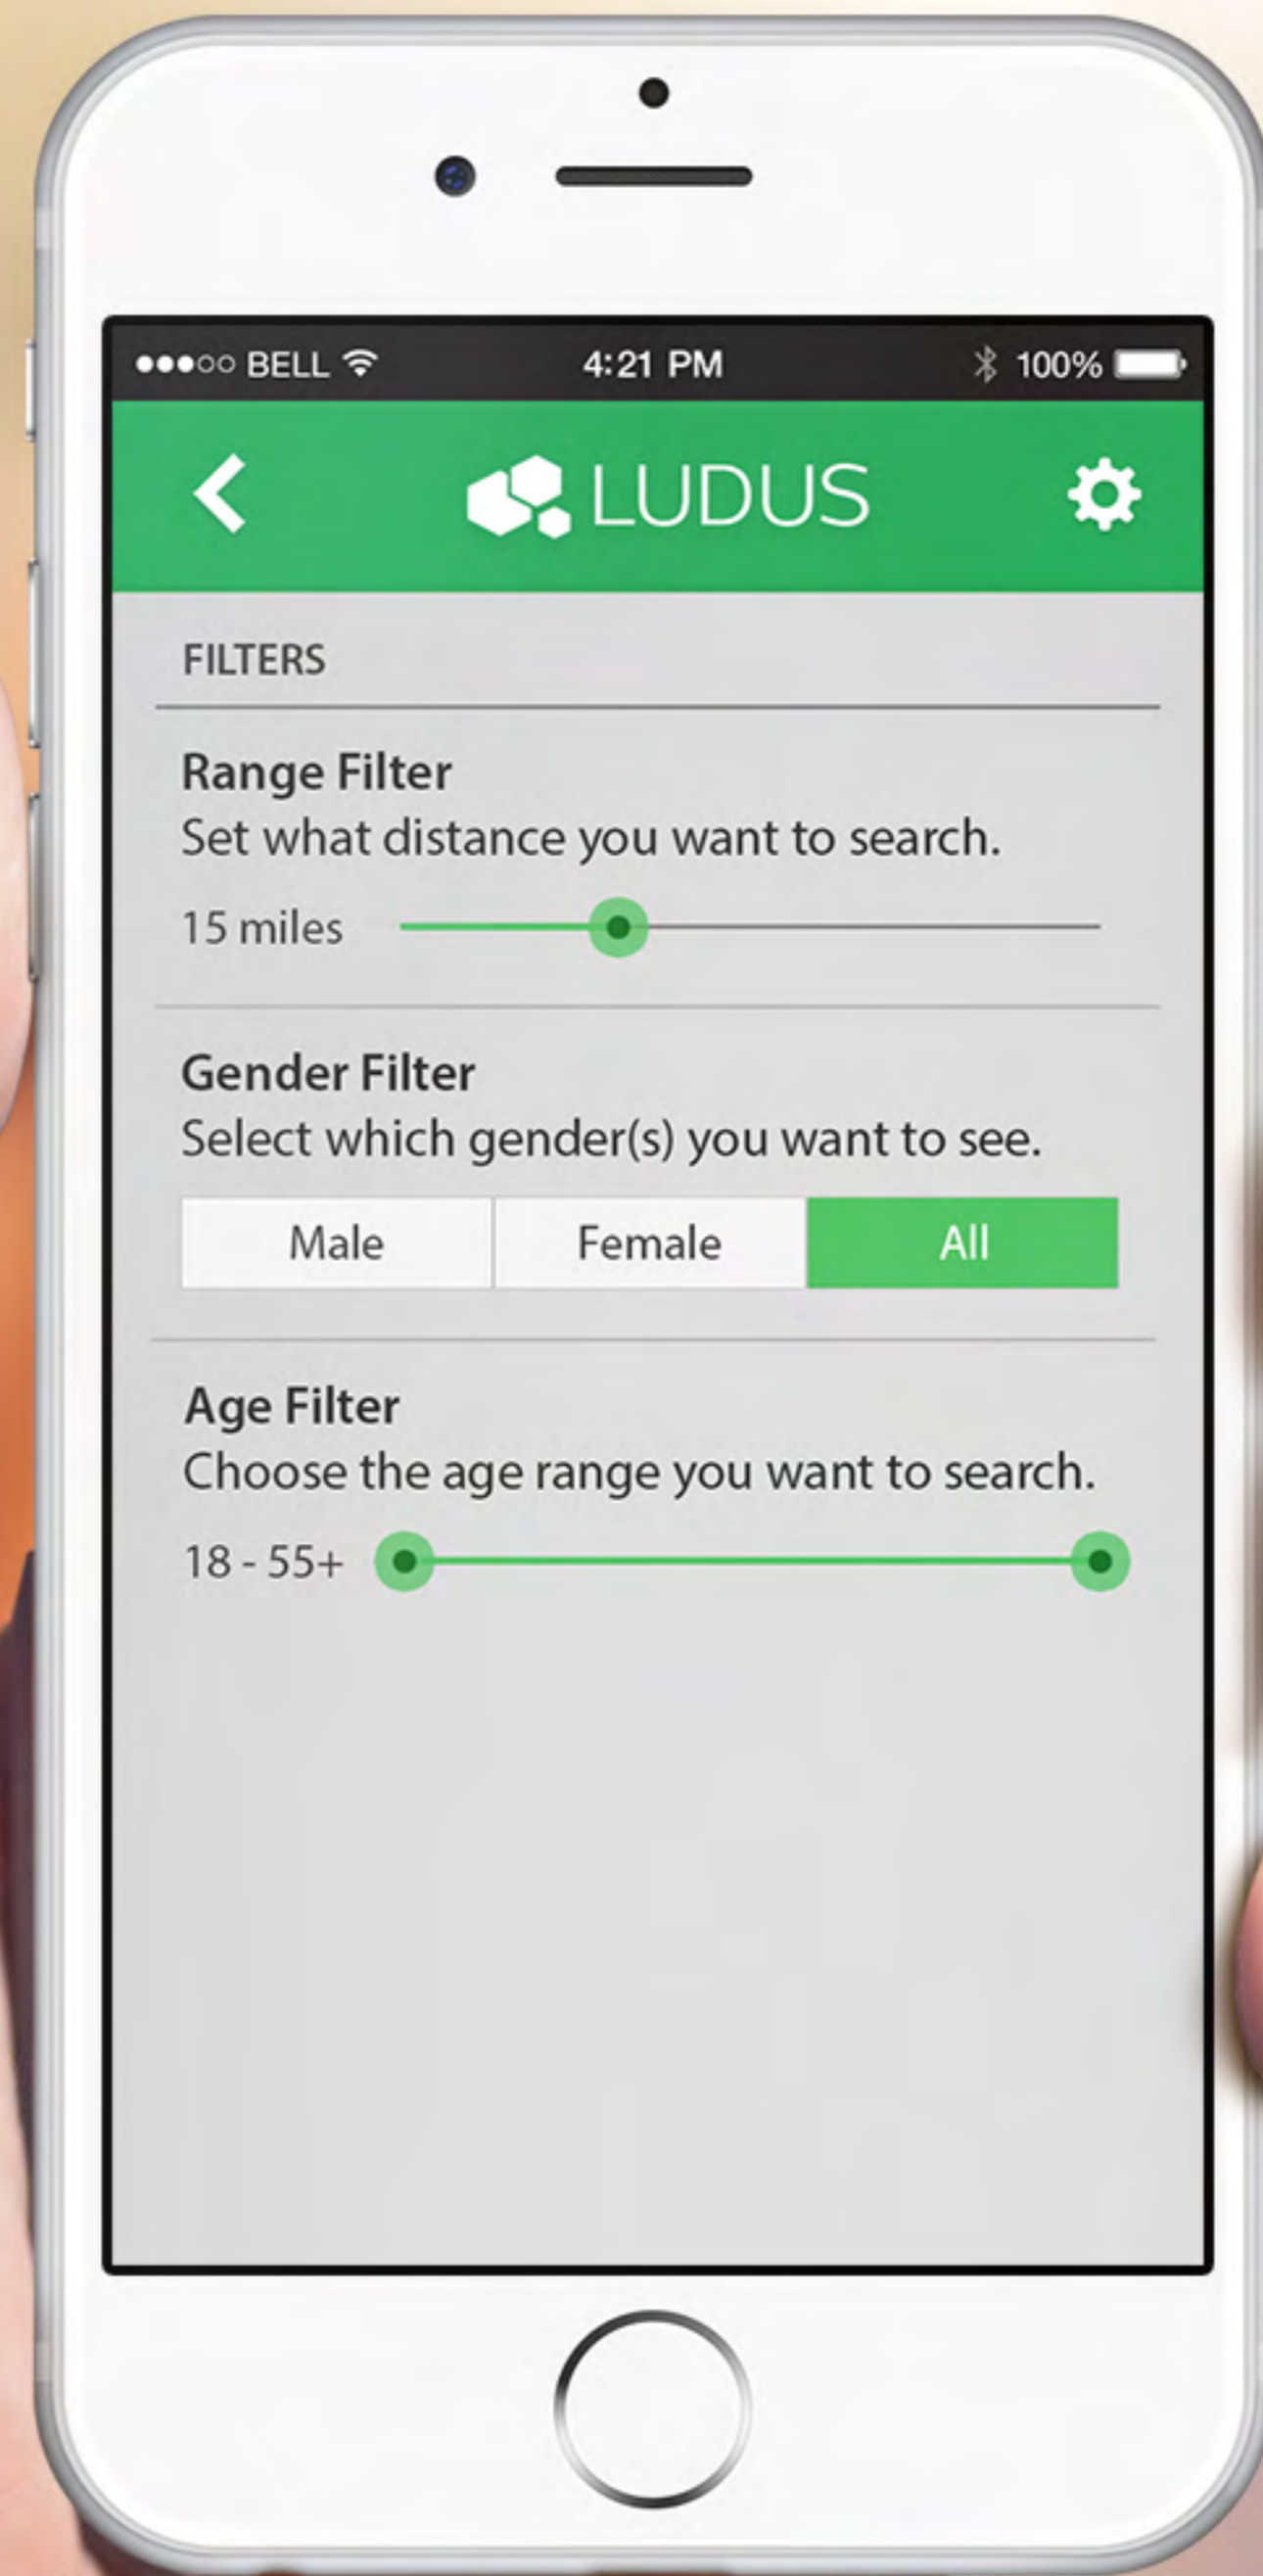

Featured
Screen

Nearby
Screen

My Events Screen

Event
Screen

Event Report Popup

Event
Report
Popup
Input

Event
Screen
(Admin)

Event Settings (Private)

Event Settings (Public)

View
Members
Screen

View
Pending
Screen

Group Chat Screen

Event Filter Screen

Profile Screen

Stranger Profile Screen

Settings Screen

Filter Settings Screen

Info
Settings
Screen